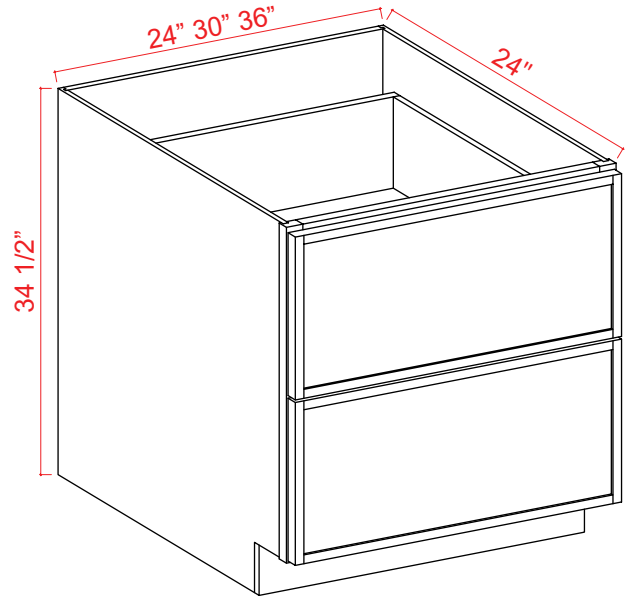

Base Cabinet 2 Drawers

Item Code		W	H	D
2DB24	Cabinet	24	34 1/2	24
	Top Drawer	23 3/4	14 1/2	3/4
	Bottom Drawer	23 3/4	14 1/2	3/4
2DB30	Cabinet	30	34 1/2	24
	Top Drawer	29 1/2	14 1/2	3/4
	Bottom Drawer	29 1/2	14 1/2	3/4
2DB36	Cabinet	36	34 1/2	24
	Top Drawer	35 1/2	14 1/2	3/4
	Bottom Drawer	35 1/2	14 1/2	3/4