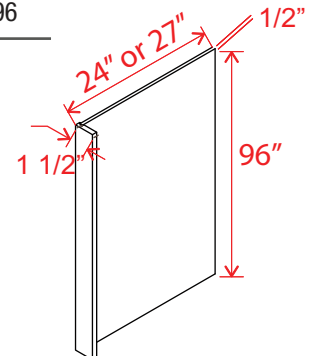

Refrigerator End Panel

Item Code	L
REPV2496	96
REPV2796	96

Note: Edges are not finished