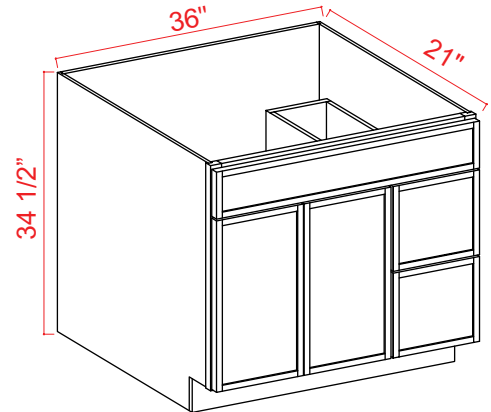

V3021TDL: 30" Combo w Drawers Left
V3021TDR: 30" Combo w Drawers Right