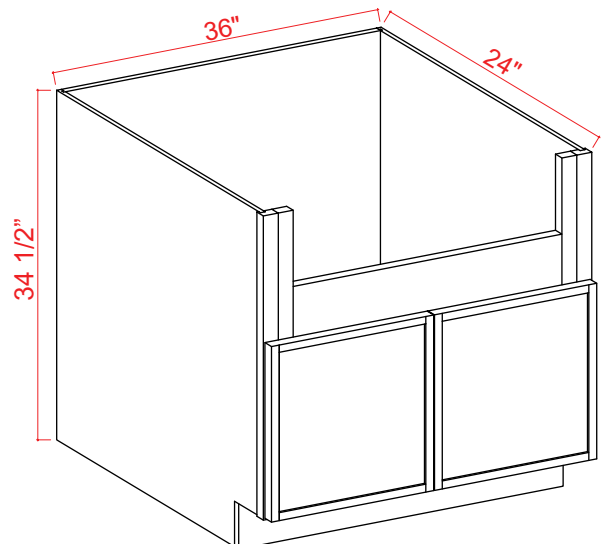

Farm Sink Base

Item Code		W	H	D
FSB36	Cabinet	36	34 1/2	24
	Door	17 3/4	17 1/4	3/4
	Sink trimout: 30" W x 7 1/2" - 9" H