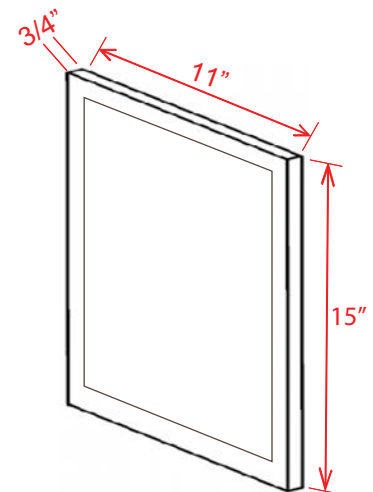

Sample Door

Item Code
SD