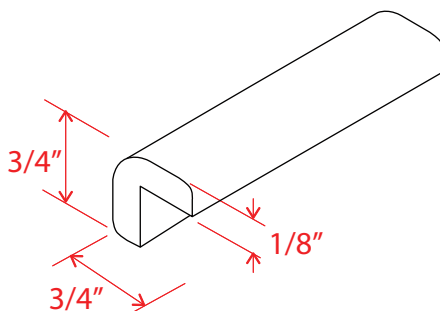

Outside Corner Moulding

Item Code	L
OCM8	96