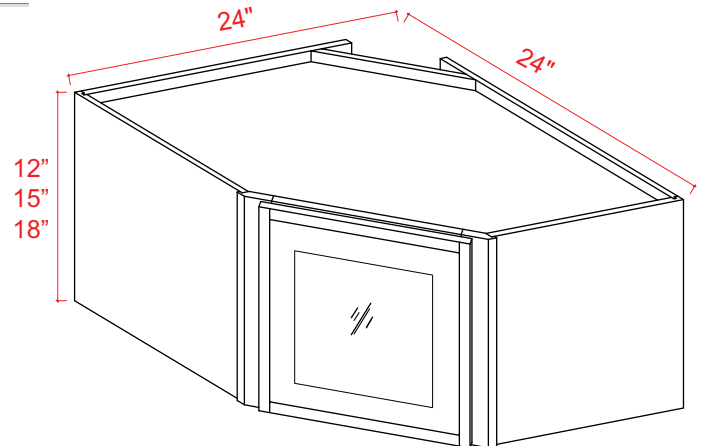

*Clear glass included
Color matched interior
No shelf*