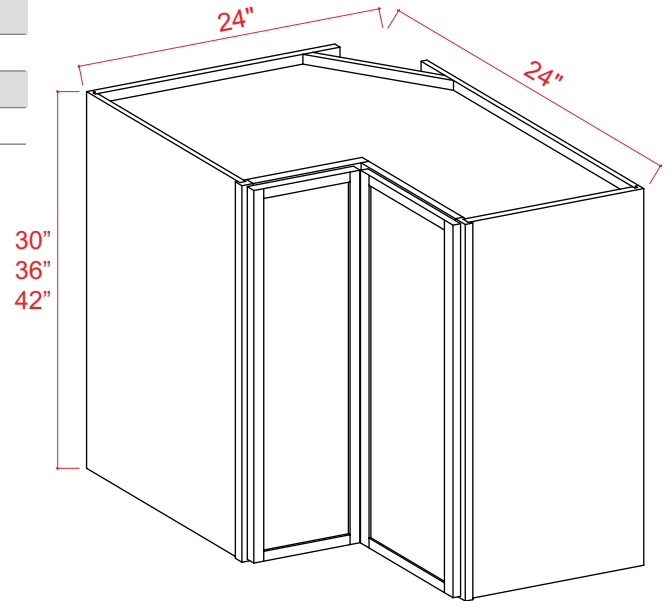

Easy Reach Wall Cabinet

Item Code		W	H	D
WER2430	Cabinet	24	30	24
	Door	10 5/8	29 3/4	3/4
WER2436	Cabinet	24	36	24
	Door	10 5/8	35 3/4	3/4
WER2442	Cabinet	24	42	24
	Door	10 5/8	41 3/4	3/4

2 adjustable shelves (30" & 36")
3 adjustable shelves (42")

Wall Blind Corner Cabinet

Item Code		W	H	D
WBC2730	Cabinet	27	30	12
	Door	12 9/16	29 3/4	3/4
WBC2736	Cabinet	27	36	12
	Door	12 9/16	35 3/4	3/4
WBC2742	Cabinet	27	42	12
	Door	12 9/16	41 3/4	3/4