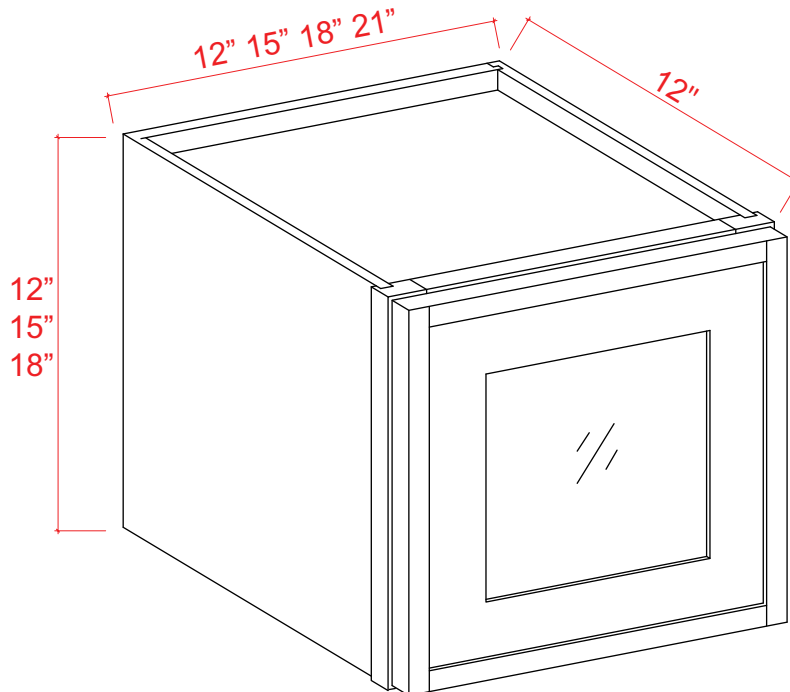

Wall Cabinet Single Glass Door

Item Code		W	H	D
W1212GD	Cabinet	12	12	12
	Door	11 1/2	11 3/4	3/4
W1215GD	Cabinet	12	15	3/4
	Door	11 1/2	14 3/4	12
W1218GD	Cabinet	12	18	3/4
	Door	11 1/2	17 3/4	3/4
W1512GD	Cabinet	15	12	12
	Door	14 1/2	11 3/4	3/4
W1515GD	Cabinet	15	15	3/4
	Door	14 1/2	14 3/4	12
W1518GD	Cabinet	15	18	3/4
	Door	14 1/2	17 3/4	3/4
W1812GD	Cabinet	18	12	12
	Door	17 1/2	11 3/4	3/4
W1815GD	Cabinet	18	15	3/4
	Door	17 1/2	14 3/4	12
W1818GD	Cabinet	18	18	3/4
	Door	17 1/2	17 3/4	3/4
W2112GD	Cabinet	21	12	12
	Door	20 1/2	11 3/4	3/4
W2115GD	Cabinet	21	15	3/4
	Door	20 1/2	14 3/4	12
W2118GD	Cabinet	21	18	3/4
	Door	20 1/2	17 3/4	3/4

*Clear Glass Included
Color Matched Interior*