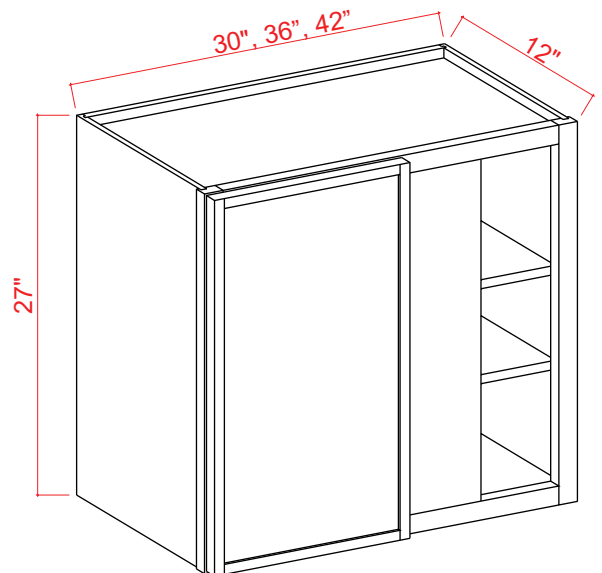

2 adjustable shelves (30" - 36")
3 adjustable shelves (42")
Can be pulled for exact fit