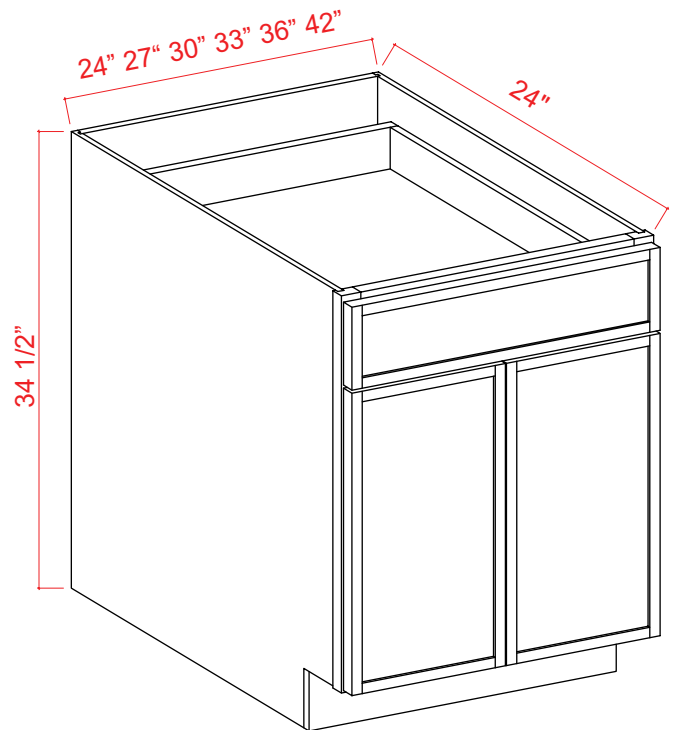

1 Drawer, 1 Adjustable Shelf (24", 27")
2 Drawers, 2 Adjustable Shelves (30", 33", 36", 42")