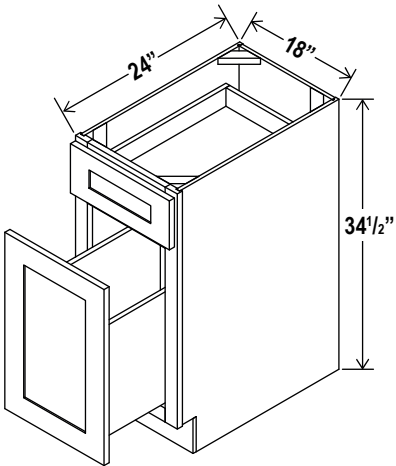

Base Waste Basket Cabinet

Item Code		W	H	D
BWB18	Cabinet	18	34 1/2	24
	Top Drawer	17 1/2	6 1/4	3/4
	Bottom Drawer	17 1/2	22 1/2	3/4