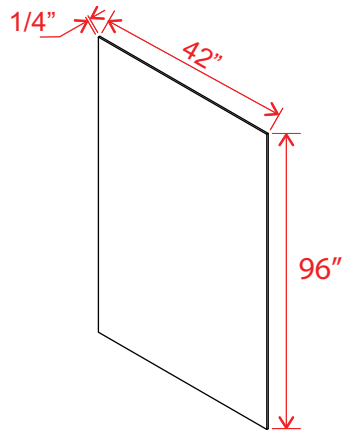

Finish Plywood Panel

Item Code	L
FPV4296	96

Note: Edges are not finished