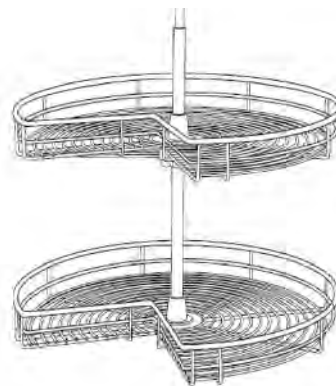

## Wood Tray / Chrome Tray

Item Code

Wood Tray

Chrome Tray 33

Chrome Tray 36

Add to ERB for Lazy Susan  
 Wood tray does not have a pole included in the middle  
 Wood tray \*\*\* Can be used in frameless line. Fits both 33" and 36"  
 rays are shelf mounted