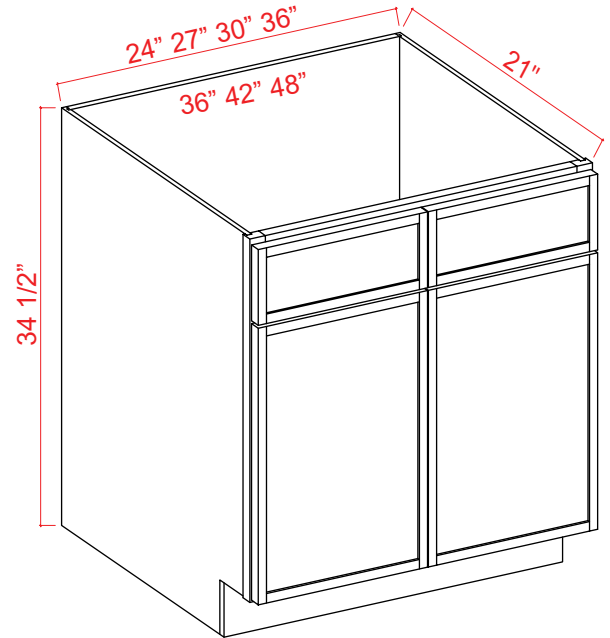

Vanity Sink Cabinet

Item Code		W	H	D
VS24	Cabinet	24	34 1/2	21
	Doors	11 3/4	22 3/4	3/4
	Dummy Drawer	23 1/4	6 1/4	3/4
VS27	Cabinet	27	34 1/2	21
	Doors	13 1/4	22 3/4	3/4
	Dummy Drawer	26 1/2	6 1/4	3/4
VS30	Cabinet	30	34 1/2	21
	Doors	14 3/4	22 3/4	3/4
	Dummy Drawers	14 3/4	6 1/4	3/4
VS36	Cabinet	36	34 1/2	21
	Doors	17 3/4	22 3/4	3/4
	Dummy Drawers	17 3/4	6 1/4	3/4