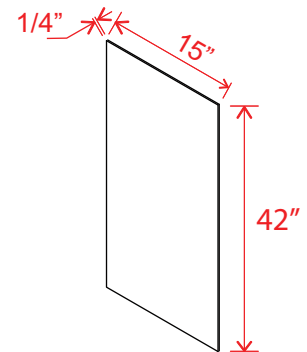

Wall Skin Panel

Item Code	L
WSV42	42

Note: Edges are not finished