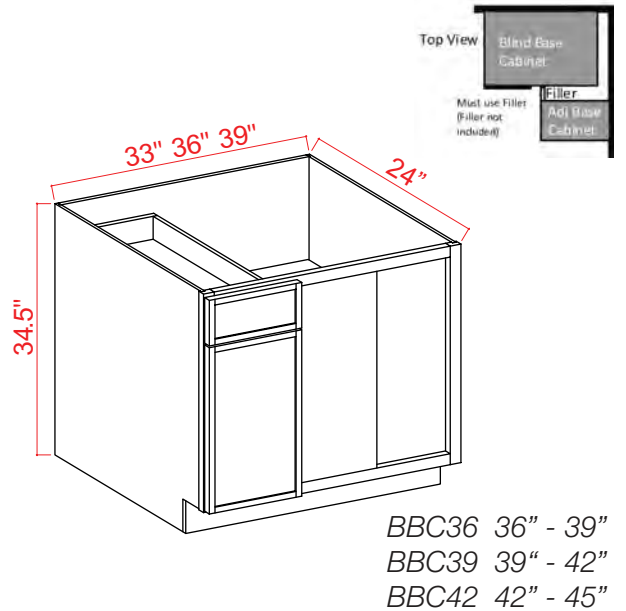

Easy Reach Base Cabinet

Item Code		W	H	D
ERB33	Cabinet	33	34 1/2	24
	Door	7 5/8	29	3/4
ERB36	Cabinet	36	34 1/2	24
	Door	10 5/8	29	3/4

Blind Corner Base Cabinet

Item Code		W	H	D
BBC36*	Cabinet	33	34 1/2	24
	Door	10	22 1/2	3/4
	Drawer	10	6 1/4	3/4
*Install range 37" min., 40" max; Specify Left-hinge or Right-hinge assembly				
BBC39*	Cabinet	36	34 1/2	3/4
	Door	12 3/4	22 1/2	3/4
	Drawer	12 3/4	6 1/4	24
*Install range 40" min., 43" max; Specify Left-hinge or Right-hinge assembly				
BBC42*	BCabinet	39	34 1/2	3/4
	Door	15 3/4	22 1/2	24
	Drawer	15 3/4	6 1/4	3/4
*Install range 43" min., 46" max; Specify Left-hinge or Right-hinge assembly				

Wood Tray / Chrome Tray

Item Code

Wood Tray

Chrome Tray 33

Chrome Tray 36

Add to ERB for Lazy Susan
Wood tray does not have a pole included in the middle
Wood tray *** Can be used in frameless line. Fits both 33" and 36"
rays are shelf mounted