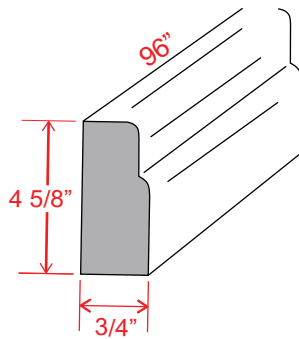

Furniture Base Moulding

Item Code	L
FBM	96