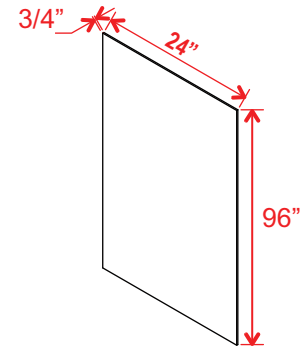

Shelf Board

Item Code	L
S2496	96