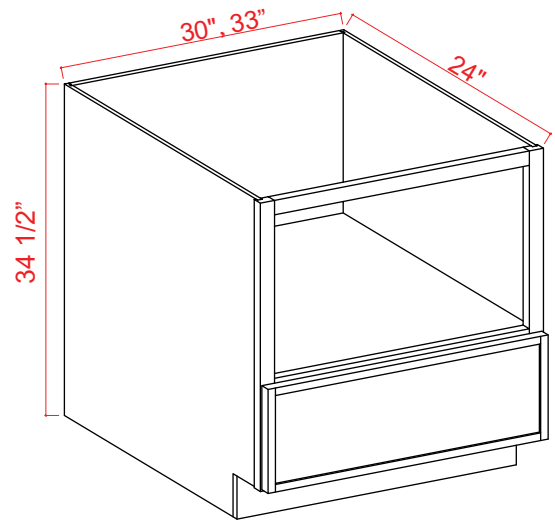

Microwave Base Cabinet

Item Code		W	H	D
MB30	Cabinet	30	34 1/2	24
	Drawer	29 3/4	10 1/2	3/4
	Opening Dimensions: 27"W x 17"H			
MB33	Cabinet	33	34 1/2	24
	Drawer	32 3/4	10 1/2	3/4
	Opening Dimensions: 30"W x 17"H