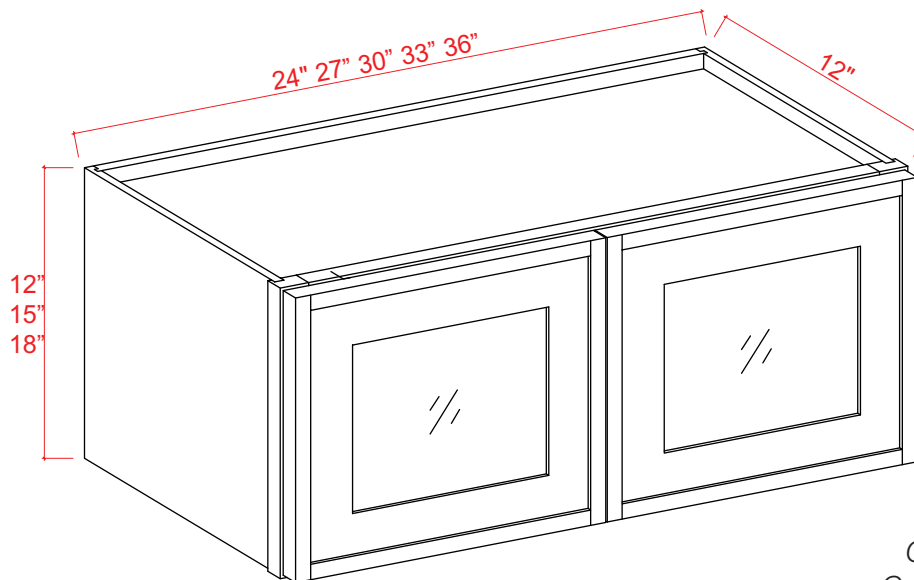

Wall Cabinet Double Glass Doors

Item Code		W	H	D
W2412GD	Cabinet	24	12	12
	Door	11 3/4	11 3/4	3/4
W2415GD	Cabinet	24	15	12
	Door	11 3/4	14 3/4	3/4
W2418GD	Cabinet	24	18	12
	Door	11 3/4	17 3/4	3/4
W2712GD	Cabinet	27	12	12
	Door	13 1/4	11 3/4	3/4
W2715GD	Cabinet	27	15	12
	Door	13 1/4	14 3/4	3/4
W2718GD	Cabinet	27	18	12
	Door	13 1/4	17 3/4	3/4
W3012GD	Cabinet	30	12	12
	Door	14 3/4	11 3/4	3/4
W3015GD	Cabinet	30	15	12
	Door	14 3/4	14 3/4	3/4
W3018GD	Cabinet	30	18	12
	Door	14 3/4	17 3/4	3/4
W3312GD	Cabinet	33	12	12
	Door	16 1/4	11 3/4	3/4
W3315GD	Cabinet	33	15	12
	Door	16 1/4	14 3/4	3/4
W3318GD	Cabinet	33	18	12
	Door	16 1/4	17 3/4	3/4
W3612GD	Cabinet	36	12	12
	Door	17 3/4	11 3/4	3/4
W3615GD	Cabinet	36	15	12
	Door	17 3/4	14 3/4	3/4
W3618GD	Cabinet	36	18	12
	Door	17 3/4	17 3/4	3/4

*Clear Glass included
Color Matched Interior*