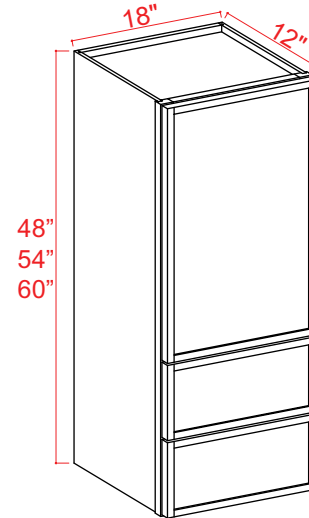

Wall Cabinet With Drawers

Item Code		W	H	D
WD1848	Cabinet	18	48	12
	Door	17 3/4	29 3/4	3/4
	Drawer	17 3/4	8 3/4	3/4
WD1854	Cabinet	18	54	12
	Door	17 3/4	35 3/4	3/4
	Drawer	17 3/4	8 3/4	3/4
WD1860	Cabinet	18	60	12
	Door	17 3/4	41 3/4	3/4
	Drawer	17 3/4	8 3/4	3/4