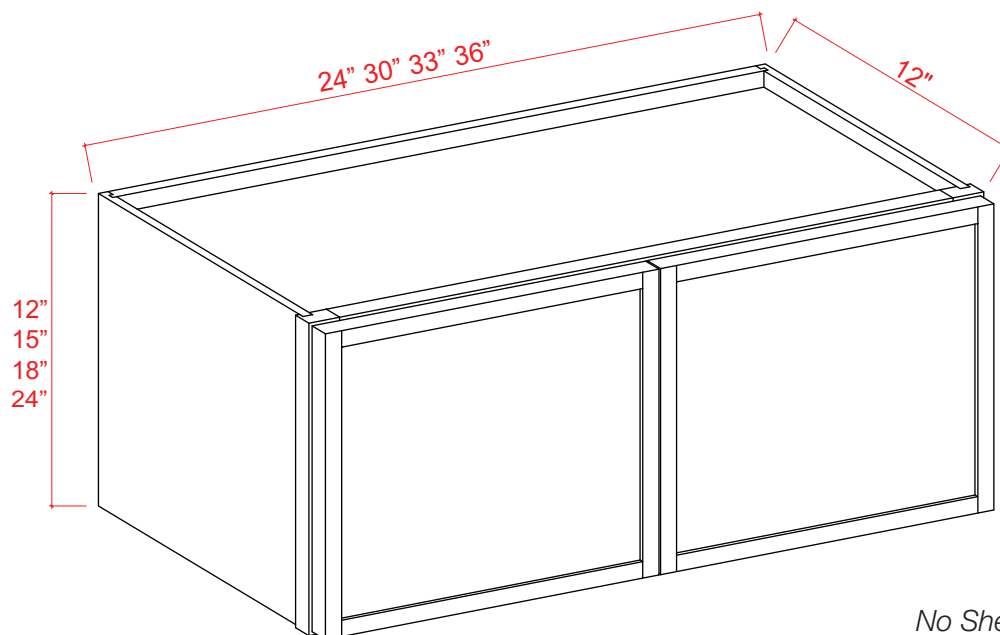

Wall Cabinet Double Doors

Item Code		W	H	D
W2418	Cabinet	24	18	12
	Door	11 3/4	17 3/4	3/4
W3012	Cabinet	30	12	12
	Door	14 3/4	11 3/4	3/4
W3015	Cabinet	30	15	12
	Door	14 3/4	14 3/4	3/4
W3018	Cabinet	30	18	12
	Door	14 3/4	17 3/4	3/4
W3024	Cabinet	30	24	12
	Door	14 3/4	23 3/4	3/4
W3312	Cabinet	33	12	12
	Door	16 1/4	11 3/4	3/4
W3315	Cabinet	33	15	12
	Door	16 1/4	14 3/4	3/4
W3318	Cabinet	33	18	12
	Door	16 1/4	17 3/4	3/4
W3324	Cabinet	33	24	12
	Door	16 1/4	23 3/4	3/4
W3612	Cabinet	36	12	12
	Door	17 3/4	11 3/4	3/4
W3615	Cabinet	36	15	12
	Door	17 3/4	14 3/4	3/4
W3618	Cabinet	36	18	12
	Door	17 3/4	17 3/4	3/4
W3624	Cabinet	36	24	12
	Door	17 3/4	23 3/4	3/4

No Shelf (12", 15", 18")
1 Adjustable Shelf (24")