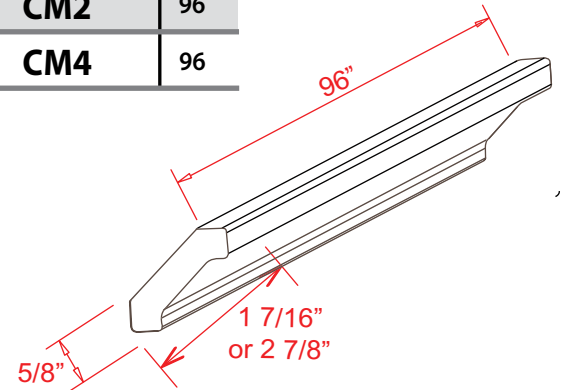

Crown Moulding

Item Code	L
CM2	96
CM4	96