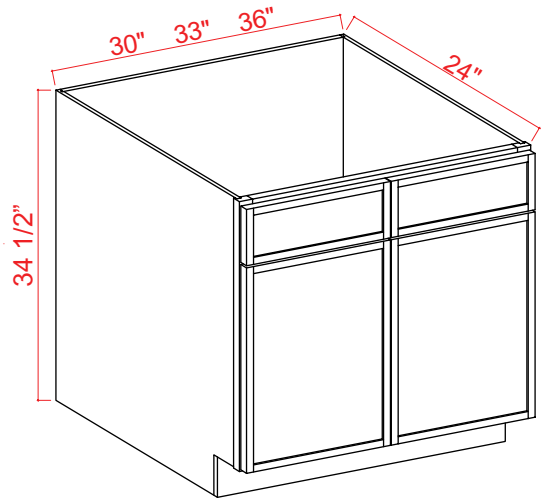

Sink Base

Item Code		W	H	D
SB30	Cabinet	30	34 1/2	24
	Door	14 3/4	22 3/4	3/4
	Drawer	14 3/4	6 1/4	3/4
SB33	Cabinet	33	34 1/2	24
	Door	16 1/4	22 3/4	3/4
	Drawer	16 1/4	6 1/4	3/4
SB36	Cabinet	36	34 1/2	24
	Door	17 3/4	22 3/4	3/4
	Drawer	17 3/4	6 1/4	3/4