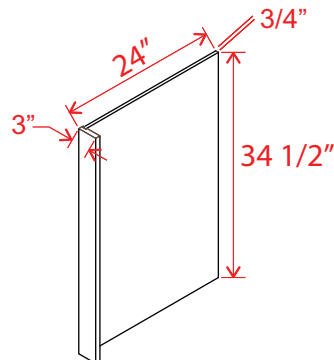

### Dishwasher Return Panel

Item Code	L
DWR3	34 1/2

Note: Edges are not finished