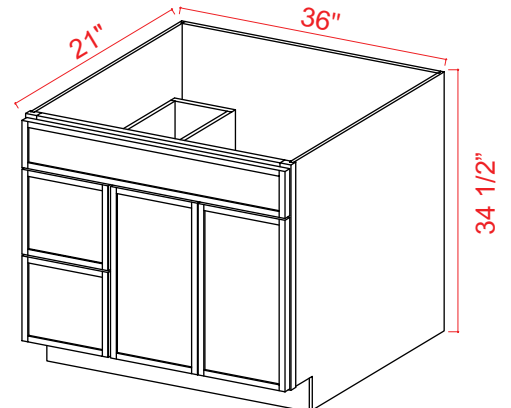

V3621TDL: 36" Combo w Drawers Left
V3621TDR: 36" Combo w Drawers Right