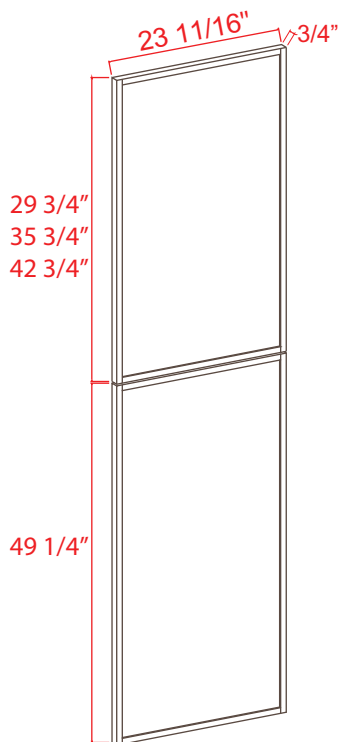

Tall Decorative Door Panel

Item Code	L
TDEP2484	79
TDEP2490	85
TDEP2496	91