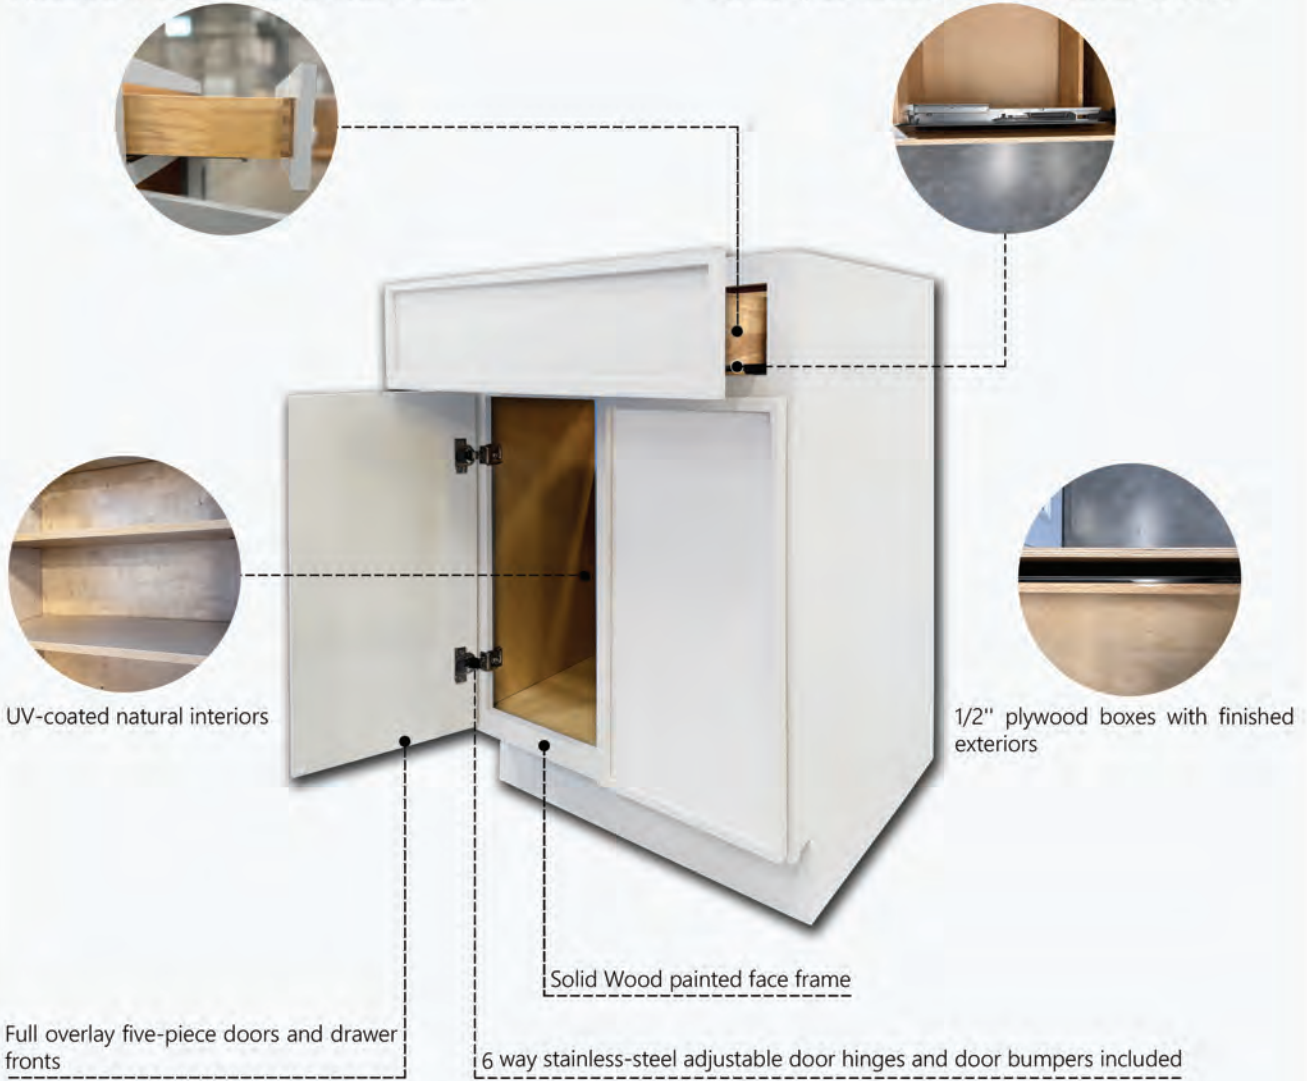

## CABINET CONSTRUCTION LAYOUT - SLIM SHAKER

Plywood drawer box with dovetail construction

Soft close , undermounted full extension drawer slides.

1. Full overlay door and drawer front.
2. 6-way adjustable European-style hinge with soft-close feature
3. Shelving is 3/4 inch thick cabinet-grade plywood with front edge banding.
4. Dovetail drawers with solid wood on all sides, full extension
5. Concealed under-mount full extension drawer glides with soft-close feature
6. 1/2 inch cabinet-grade plywood box, UV coated natural plywood on interior
7. Bracket reinforcements for base cabinet
8. Double-doweled face frame joint
9. Hardwood face frame
10. Door bumpers

---

*Wall  
Cabinets*

---