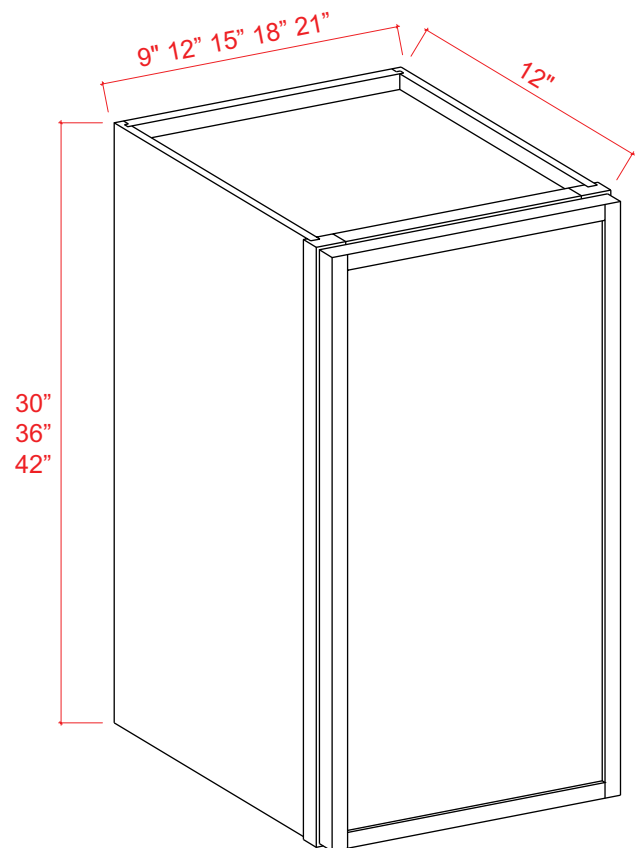

Wall Cabinet Single Door

Item Code		W	H	D
W0930	Cabinet	9	30	12
	Door	8 3/4	29 3/4	3/4
W0936	Cabinet	9	36	12
	Door	8 3/4	35 3/4	3/4
W0942	Cabinet	9	42	12
	Door	8 3/4	41 3/4	3/4
W1230	Cabinet	12	30	12
	Door	11 3/4	29 3/4	3/4
W1236	Cabinet	12	36	12
	Door	11 3/4	35 3/4	3/4
W1242	Cabinet	12	42	12
	Door	11 3/4	41 3/4	3/4
W1530	Cabinet	15	30	12
	Door	14 3/4	29 3/4	3/4
W1536	Cabinet	15	36	12
	Door	14 3/4	35 3/4	3/4
W1542	Cabinet	15	42	12
	Door	14 3/4	41 3/4	3/4
W1830	Cabinet	18	30	12
	Door	17 3/4	29 3/4	3/4
W1836	Cabinet	18	36	12
	Door	17 3/4	35 3/4	3/4
W1842	Cabinet	18	42	12
	Door	17 3/4	41 3/4	3/4
W2130	Cabinet	21	30	12
	Door	20 3/4	29 3/4	3/4
W2136	Cabinet	21	36	12
	Door	20 3/4	35 3/4	3/4
W2142	Cabinet	21	42	12
	Door	20 3/4	41 3/4	3/4

2 Adjustable Shelves (30" & 36")
3 Adjustable Shelves (42")