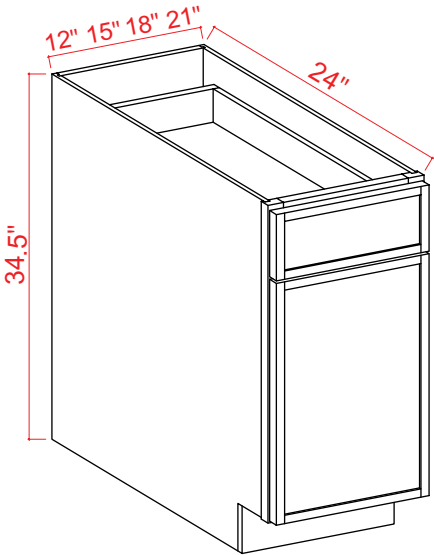

Base Waste Basket Cabinet

Item Code		W	H	D
BWB18	Cabinet	18	34 1/2	24
	Top Drawer	17 1/2	6 1/4	3/4
	Bottom Drawer	17 1/2	22 1/2	3/4