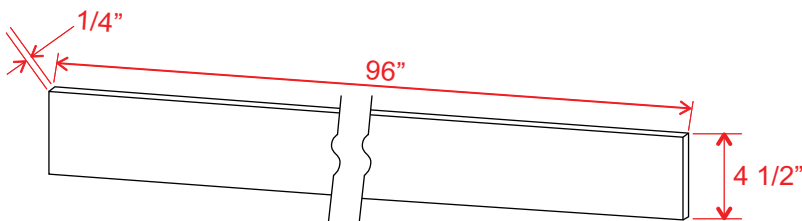

Toe Kick

Item Code	L
TKC	96