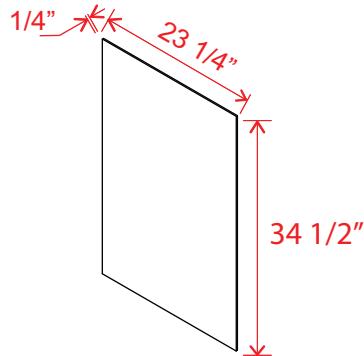

Base Skin Veneer Panel

Item Code	L
BSV	34 1/2

Note: Edges are not finished