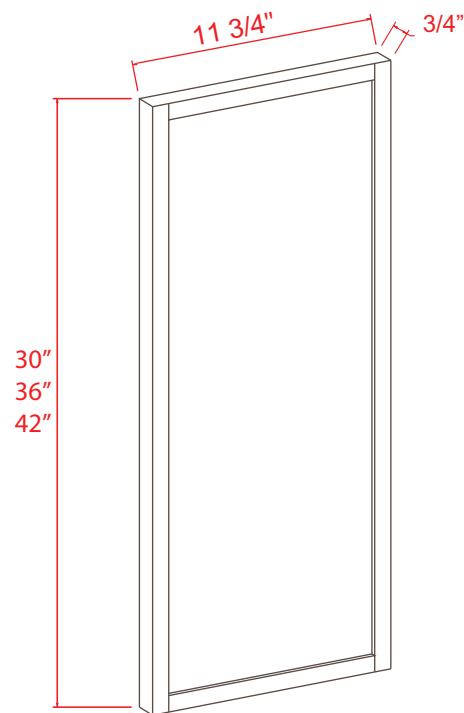

Wall Decorative Door Panel

Item Code	L
WDEP30	29 $\frac{3}{4}$
WDEP36	35 $\frac{3}{4}$
WDEP42	41 $\frac{3}{4}$