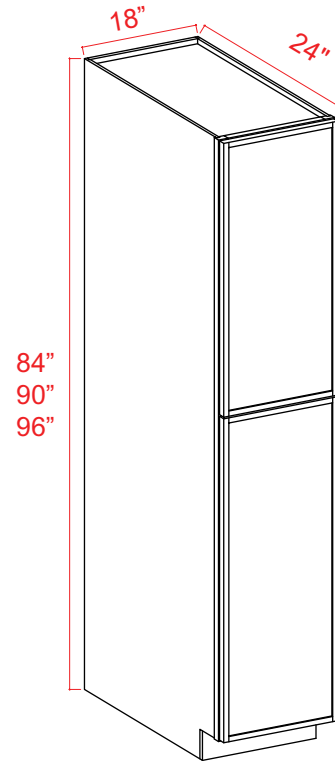

## Farm Sink Base

Item Code		W	H	D
<b>FSB36</b>	Cabinet	36	34 1/2	24
	Door	17 3/4	17 1/4	3/4
	Sink trimout: 30" W x 7 1/2" - 9" H			

---

***Tall  
Cabinets***

---

---

## Tall Pantry 2 Doors

Item Code		W	H	D
<b>U188424</b>	Cabinet	18	84	24
	Top Door	17 3/4	29 3/4	3/4
	Bottom Door	17 3/4	49 1/4	3/4
<b>U189024</b>	Cabinet	18	90	24
	Top Door	17 3/4	35 3/4	3/4
	Bottom Door	17 3/4	49 1/4	3/4
<b>U189624</b>	Cabinet	18	96	24
	Top Door	17 3/4	41 3/4	3/4
	Bottom Door	17 3/4	49 1/4	3/4