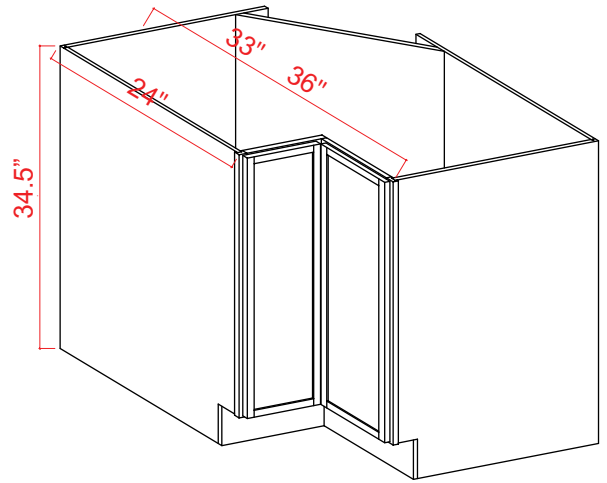

Easy Reach Base Cabinet

Item Code		W	H	D
ERB33	Cabinet	33	34 1/2	24
	Door	7 5/8	29	3/4
ERB36	Cabinet	36	34 1/2	24
	Door	10 5/8	29	3/4

One Bi-fold Door

Blind Corner Base Cabinet

Item Code		W	H	D
BBC36*	Cabinet	33	34 1/2	24
	Door	10	22 1/2	3/4
	Drawer	10	6 1/4	3/4
*Install range 37" min., 40" max; Specify Left-hinge or Right-hinge assembly				
BBC39*	Cabinet	36	34 1/2	3/4
	Door	12 3/4	22 1/2	3/4
	Drawer	12 3/4	6 1/4	24
*Install range 40" min., 43" max; Specify Left-hinge or Right-hinge assembly				
BBC42*	BCabinet	39	34 1/2	3/4
	Door	15 3/4	22 1/2	24
	Drawer	15 3/4	6 1/4	3/4
*Install range 43" min., 46" max; Specify Left-hinge or Right-hinge assembly