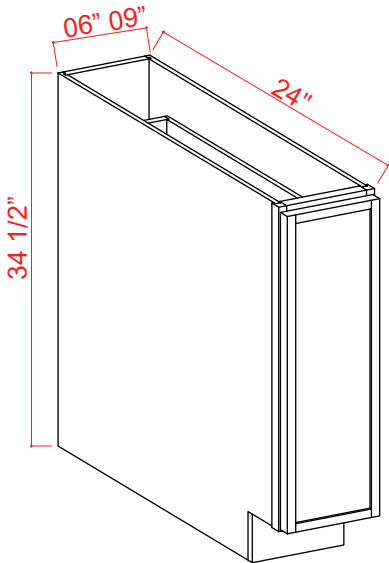

Spice Pull Base Cabinet

Item Code		W	H	D
SPB6	Cabinet	6	34 1/2	24
	Drawer	5 1/2	29	3/4
SPB9	Cabinet	9	34 1/2	24
	Drawer	8 1/2	29	3/4