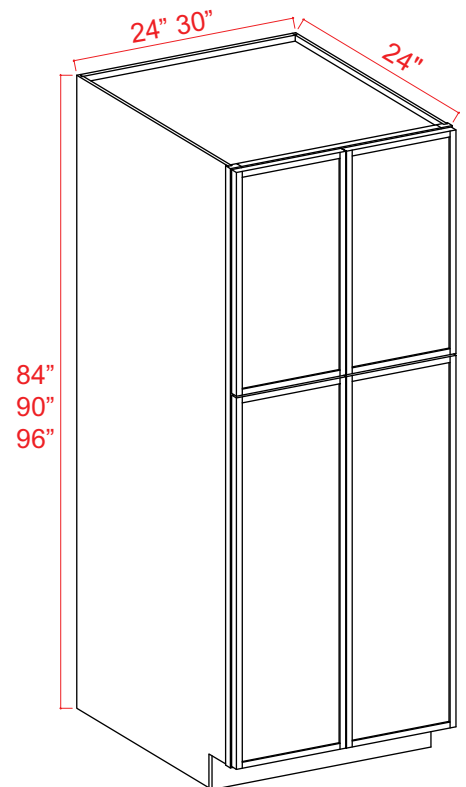

Four Doors
Two Adjustable Top Shelves
Three Bottom Shelves
Note: Roll Out Shelf Kits Available