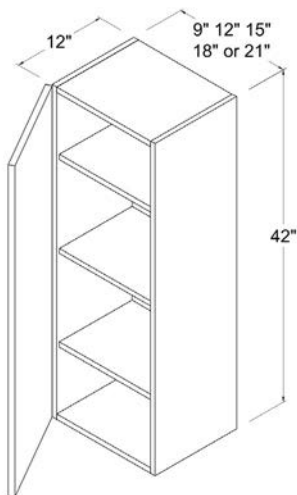

Wall Cabinet Single Door

Item Code		W	H	D
W0942	Cabinet	9	42	12
	Door	8 7/8	41 7/8	3/4
W1242	Cabinet	12	42	12
	Door	11 3/8	41 7/8	3/4
W1542	Cabinet	15	42	12
	Door	14 7/8	41 7/8	3/4
W1842	Cabinet	18	42	12
	Door	17 /8	41 7/8	3/4
W2142	Cabinet	21	42	12
	Door	20 7/8	41 7/8	3/4