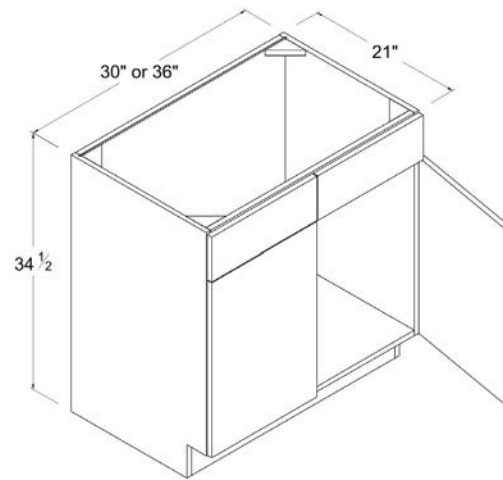

Vanity Sink Base

Item Code		W	H	D
VS30	Cabinet	30	34 1/2	21
	Door	14 7/8	23 9/16	3/4
	Drawer	14 7/8	6	3/4
VS36	Cabinet	36	34 1/2	21
	Door	17 7/8	23 9/16	3/4
	Drawer	17 7/8	6	3/4