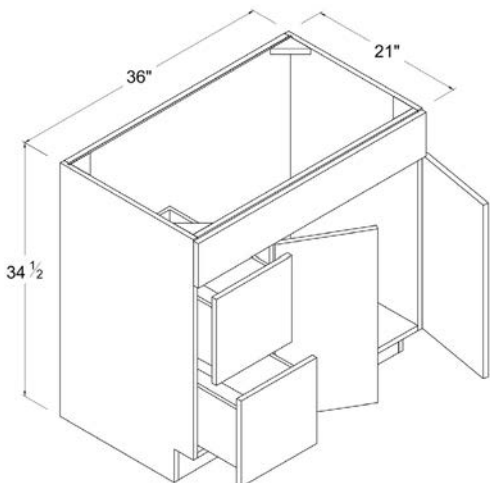

Vanity Combo

Item Code		W	H	D
V30TDL	Cabinet	30	34 1/2	21
	Door	17 7/8	23 9/16	3/4
	False Drawer	29 7/8	6	3/4
	Bottom Drawer	11 7/8	11 3/4	3/4
V30TDR	Cabinet	30	34 1/2	21
	Door	17 7/8	23 9/16	3/4
	False Drawer	29 7/8	6	3/4
	Bottom Drawer	11 7/8	11 3/4	3/4

Vanity Combo

Item Code		W	H	D
V36TDL	Cabinet	36	34 1/2	21
	Door	11 7/8	23 9/16	3/4
	False Drawer	35 7/8	6	3/4
	Bottom Drawer	11 7/8	11 3/4	3/4
V36TDR	Cabinet	36	34 1/2	21
	Door	11 7/8	23 9/16	3/4
	False Drawer	35 7/8	6	3/4
	Bottom Drawer	11 7/8	11 3/4	3/4