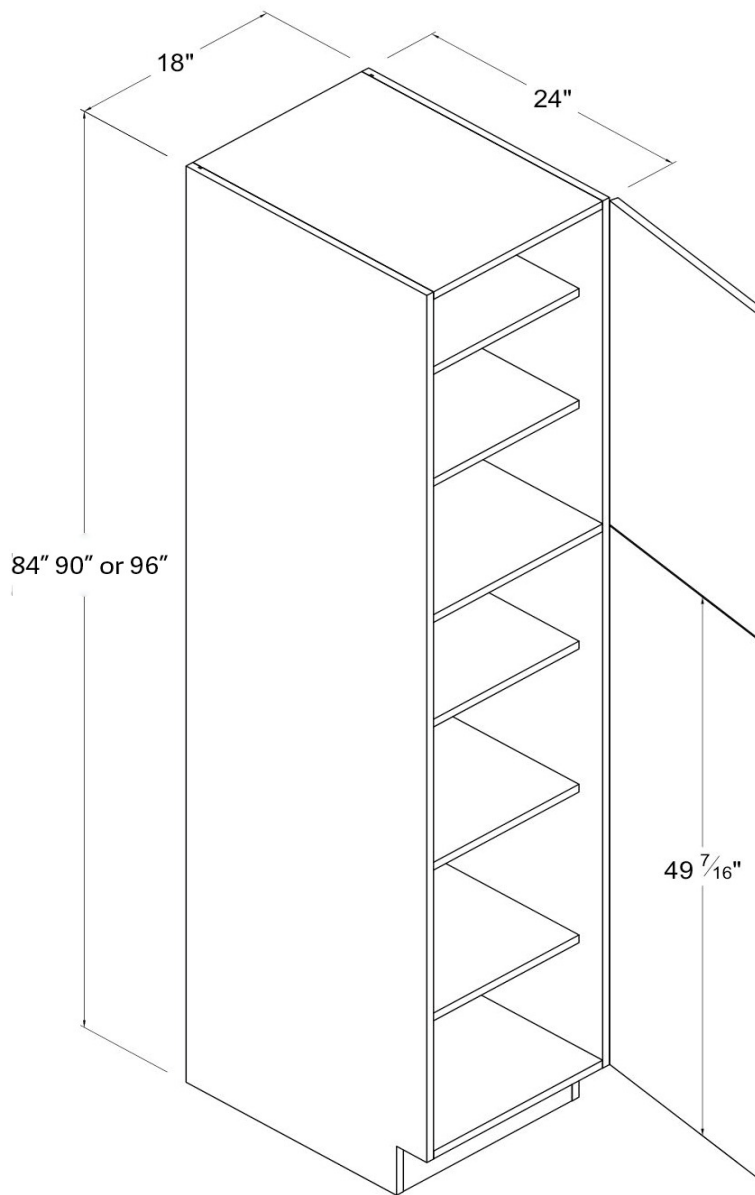

Utility Pantry

18"W

Item Code		W	H	D
U188424	Cabinet	18	84	24
	Top Door	17 7/8	29 7/8	3/4
	Bottom Door	17 7/8	49 7/16	3/4
U189024	Cabinet	18	90	24
	Top Door	17 7/8	35 7/8	3/4
	Bottom Door	17 7/8	49 7/16	3/4
U189624	Cabinet	18	96	24
	Top Door	17 7/8	41 7/8	3/4
	Bottom Door	17 7/8	49 7/16	3/4

Tall Pantry Cabinets