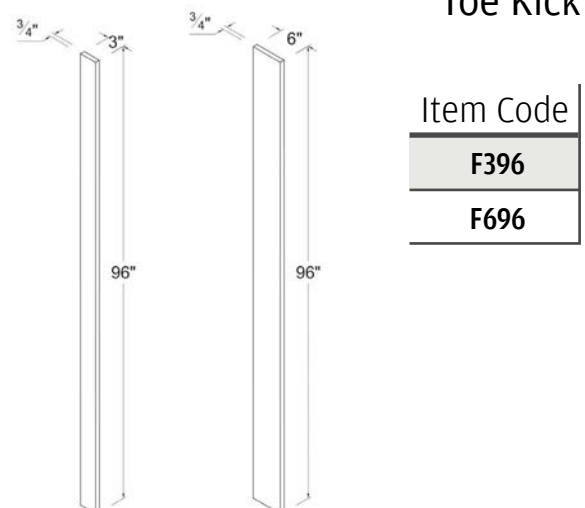

Outside Corner Molding

Item Code	L
OCM8	96

Toe Kick

Item Code	L
TKC	96

Outside Corner Molding

Item Code	L
SM8	96

Toe Kick

Item Code	L
SHM	96

Outside Corner Molding

Toe Kick