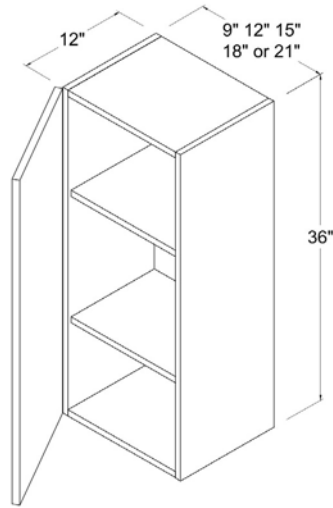

36"H

Wall Cabinet Single Door

Item Code		W	H	D
W0936	Cabinet	9	36	12
	Door	8 7/8	35 7/8	3/4
W1236	Cabinet	12	36	12
	Door	11 7/8	35 7/8	3/4
W1536	Cabinet	15	36	12
	Door	14 7/8	35 7/8	3/4
W1836	Cabinet	18	36	12
	Door	17 7/8	35 7/8	3/4
W2136	Cabinet	21	36	12
	Door	20 7/8	35 7/8	3/4

36"H

Wall Cabinet Double Doors

Item Code		W	H	D
W2436	Cabinet	24	36	12
	Door	11 7/8	35 7/8	3/4
W2736	Cabinet	27	36	12
	Door	13 3/8	35 7/8	3/4
W3036	Cabinet	30	36	12
	Door	14 7/8	35 7/8	3/4
W3336	Cabinet	33	36	12
	Door	16 3/8	35 7/8	3/4
W3636	Cabinet	36	36	12
	Door	17 7/8	35 7/8	3/4

42"H

Wall Cabinet Single Door

Item Code		W	H	D
W0942	Cabinet	9	42	12
	Door	8 7/8	41 7/8	3/4
W1242	Cabinet	12	42	12
	Door	11 3/8	41 7/8	3/4
W1542	Cabinet	15	42	12
	Door	14 7/8	41 7/8	3/4
W1842	Cabinet	18	42	12
	Door	17 /8	41 7/8	3/4
W2142	Cabinet	21	42	12
	Door	20 7/8	41 7/8	3/4