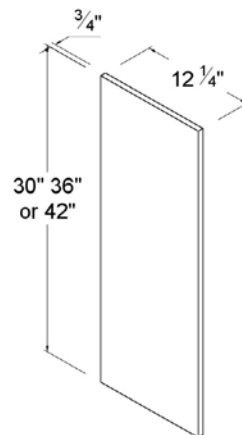

Wall Decorative End Panel

Item Code

WDEP30

WDEP36

WDEP42