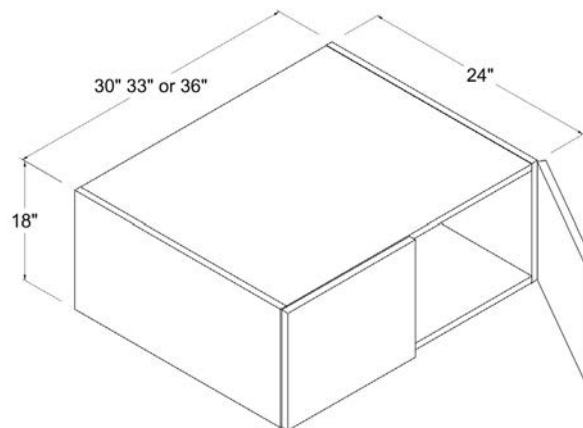

Refrigerator Wall Cabinet

18"H

Item Code		W	H	D
W301824	Cabinet	30	18	24
	Door	14 7/8	17 7/8	3/4
W331824	Cabinet	33	18	24
	Door	16 3/8	17 7/8	3/4
W361824	Cabinet	36	18	24
	Door	17 7/8	17 7/8	3/4