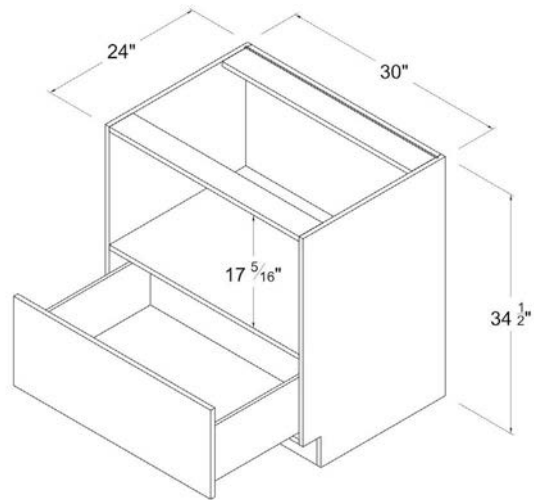

Easy Reach Base Cabinet

Item Code		W	H	D
ERB33	Cabinet	33	34 1/2	24
	Door	8 3/8	29 11/16	3/4
ERB36	Cabinet	36	34 1/2	24
	Door	11 5/16	29 11/16	3/4

Microwave Base Cabinet

Item Code		W	H	D
MB30	Cabinet	30	34 1/2	24
	Door	29 7/8	11 5/8	3/4
	Opening Dimensions: 28 1/2 W x 17 5/16 H			