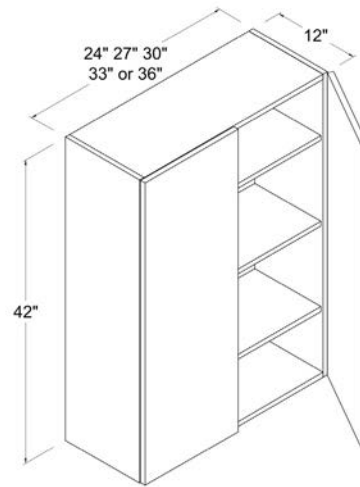

Wall Cabinet Double Doors

42"H

Item Code		W	H	D
W2442	Cabinet	24	42	12
	Door	11 7/8	41 7/8	3/4
W2742	Cabinet	27	42	12
	Door	13 3/8	41 7/8	3/4
W3042	Cabinet	30	42	12
	Door	14 7/8	41 7/8	3/4
W3342	Cabinet	33	42	12
	Door	16 3/8	41 7/8	3/4
W3642	Cabinet	36	42	12
	Door	17 7/8	41 7/8	3/4