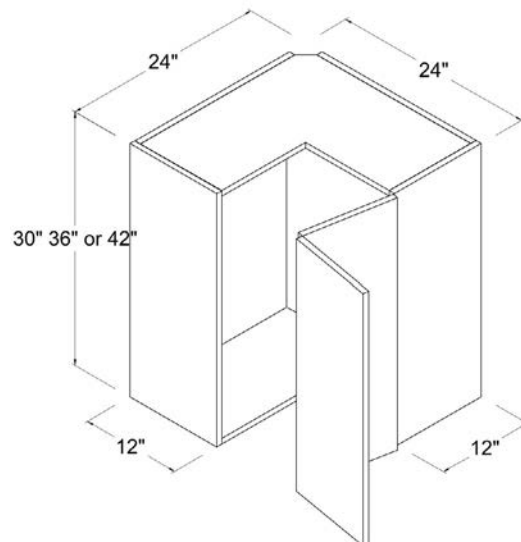

Wall Easy Reach Corner Cabinet

24"W

Item Code		W	H	D
WER2430	Cabinet	24	30	12
	Door	11 1/4	29 7/8	3/4
WER2436	Cabinet	24	36	12
	Door	11 1/4	35 7/8	3/4
WER2442	Cabinet	24	42	12
	Door	11 1/4	41 7/8	3/4