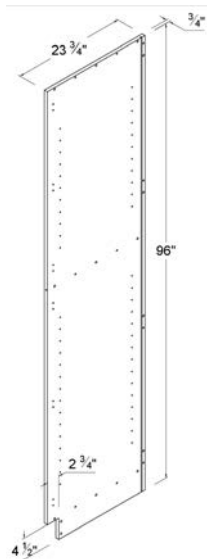

BSPL

Finished Side Vanity Panel

Item Code

VSPR

VSPL

Finished Side Tall Pantry Panel

Item Code

USPR96