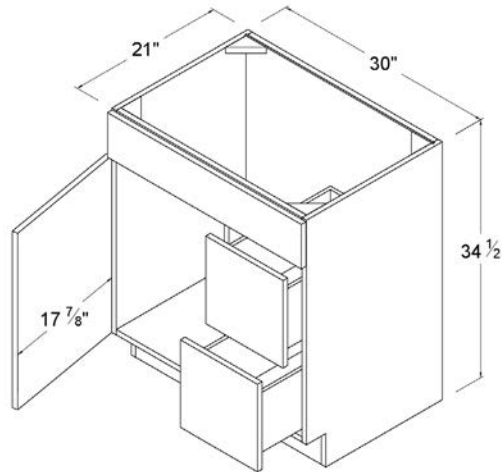

Vanity Combo

Item Code		W	H	D
V30TDL	Cabinet	30	34 1/2	21
	Door	17 7/8	23 9/16	3/4
	False Drawer	29 7/8	6	3/4
	Bottom Drawer	11 7/8	11 3/4	3/4
V30TDR	Cabinet	30	34 1/2	21
	Door	17 7/8	23 9/16	3/4
	False Drawer	29 7/8	6	3/4
	Bottom Drawer	11 7/8	11 3/4	3/4

Vanity Combo

Item Code		W	H	D
V36TDL	Cabinet	36	34 1/2	21
	Door	11 7/8	23 9/16	3/4
	False Drawer	35 7/8	6	3/4
	Bottom Drawer	11 7/8	11 3/4	3/4
V36TDR	Cabinet	36	34 1/2	21
	Door	11 7/8	23 9/16	3/4
	False Drawer	35 7/8	6	3/4
	Bottom Drawer	11 7/8	11 3/4	3/4