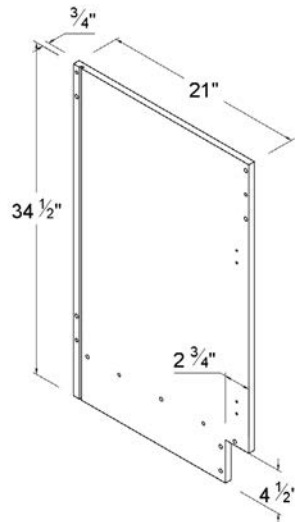

Item Code

VSPR

VSPL

Finished Side Tall Pantry Panel