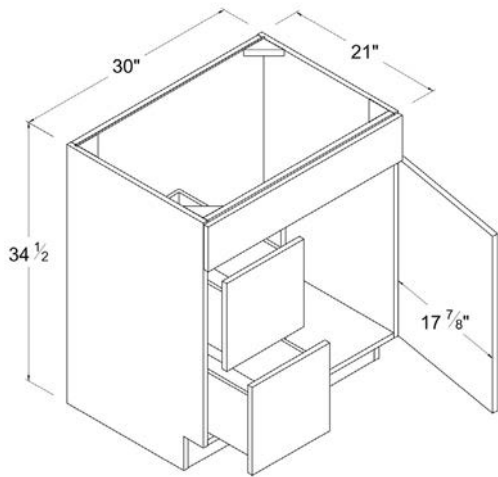

Vanity Combo

Item Code		W	H	D
V30TDL	Cabinet	30	34 1/2	21
	Door	17 7/8	23 9/16	3/4
	False Drawer	29 7/8	6	3/4
	Bottom Drawer	11 7/8	11 3/4	3/4
V30TDR	Cabinet	30	34 1/2	21
	Door	17 7/8	23 9/16	3/4
	False Drawer	29 7/8	6	3/4
	Bottom Drawer	11 7/8	11 3/4	3/4

Vanity Combo

Item Code		W	H	D
V36TDL	Cabinet	36	34 1/2	21
	Door	11 7/8	23 9/16	3/4
	False Drawer	35 7/8	6	3/4
	Bottom Drawer	11 7/8	11 3/4	3/4
V36TDR	Cabinet	36	34 1/2	21
	Door	11 7/8	23 9/16	3/4
	False Drawer	35 7/8	6	3/4
	Bottom Drawer	11 7/8	11 3/4	3/4