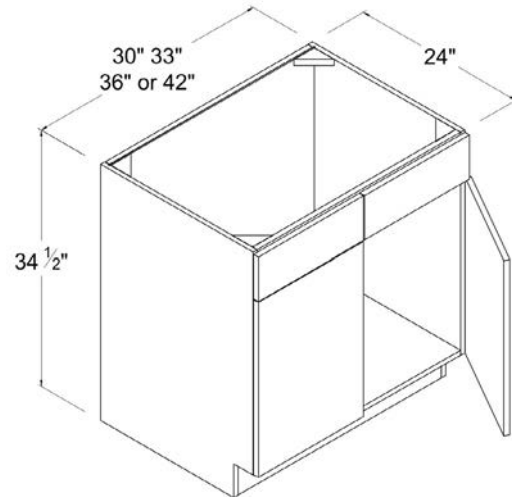

Sink Base

Item Code		W	H	D
SB30	Cabinet	30	34 1/2	24
	Door	14 7/8	23 9/16	3/4
	Drawer	14 7/8	6	3/4
SB33	Cabinet	33	34 1/2	24
	Door	16 3/8	23 9/16	3/4
	Drawer	16 3/8	6	3/4
SB36	Cabinet	36	34 1/2	24
	Door	17 7/8	23 9/16	3/4
	Drawer	17 7/8	6	3/4
SB42	Cabinet	42	34 1/2	24
	Door	20 7/8	23 9/16	3/4
	Drawer	20 7/8	6	3/4