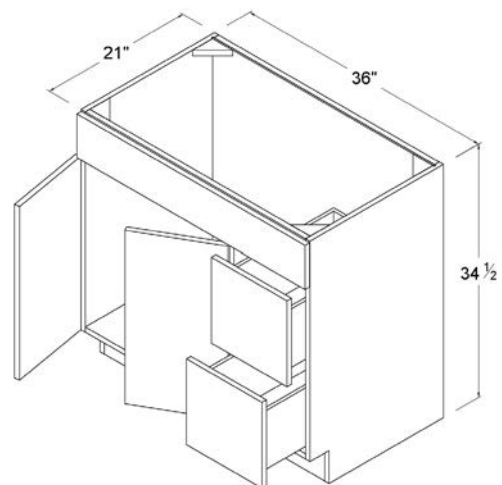

Vanity Combo

Item Code		W	H	D
V30TDL	Cabinet	30	34 1/2	21
	Door	17 7/8	23 9/16	3/4
	False Drawer	29 7/8	6	3/4
	Bottom Drawer	11 7/8	11 3/4	3/4
V30TDR	Cabinet	30	34 1/2	21
	Door	17 7/8	23 9/16	3/4
	False Drawer	29 7/8	6	3/4
	Bottom Drawer	11 7/8	11 3/4	3/4

Vanity Combo

Item Code		W	H	D
V36TDL	Cabinet	36	34 1/2	21
	Door	11 7/8	23 9/16	3/4
	False Drawer	35 7/8	6	3/4
	Bottom Drawer	11 7/8	11 3/4	3/4
V36TDR	Cabinet	36	34 1/2	21
	Door	11 7/8	23 9/16	3/4
	False Drawer	35 7/8	6	3/4
	Bottom Drawer	11 7/8	11 3/4	3/4