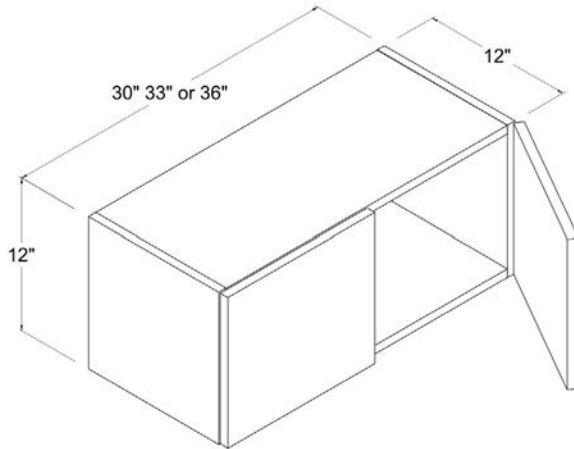

12"H

Wall Cabinet Double Doors

Item Code		W	H	D
W3012	Cabinet	30	12	12
	Door	14 7/8	11 7/8	3/4
W3312	Cabinet	33	12	12
	Door	16 3/8	11 7/8	3/4
W3612	Cabinet	36	12	12
	Door	17 7/8	11 7/8	3/4

15"H

Wall Cabinet Double Doors

Item Code		W	H	D
W3015	Cabinet	30	15	12
	Door	14 7/8	17 7/8	3/4
W3315	Cabinet	33	15	12
	Door	16 3/8	17 7/8	3/4
W3615	Cabinet	36	15	12
	Door	17 7/8	17 7/8	3/4

18"H

Wall Cabinet Double Doors

Item Code		W	H	D
W3018	Cabinet	30	18	12
	Door	14 7/8	7 7/8	3/4
W3318	Cabinet	33	18	12
	Door	16 3/8	7 7/8	3/4
W3618	Cabinet	36	18	12
	Door	17 7/8	7 7/8	3/4