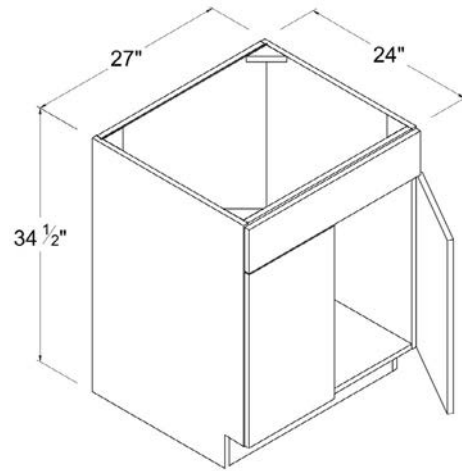

Sink Base

Item Code		W	H	D
SB27	Cabinet	27	34 1/2	24
	Door	13 3/8	23 9/16	3/4
	Drawer	26 7/8	6	3/4