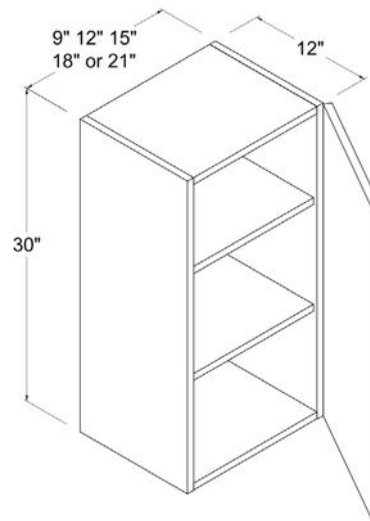

Wall Cabinet Single Door

30"H

Item Code		W	H	D
W0930	Cabinet	9	30	12
	Door	8 7/8	29 7/8	3/4
W1230	Cabinet	12	30	12
	Door	11 3/8	29 7/8	3/4
W1530	Cabinet	15	30	12
	Door	14 7/8	29 7/8	3/4
W1830	Cabinet	18	30	12
	Door	17 7/8	29 7/8	3/4
W2130	Cabinet	21	30	12
	Door	20 7/8	29 7/8	3/4