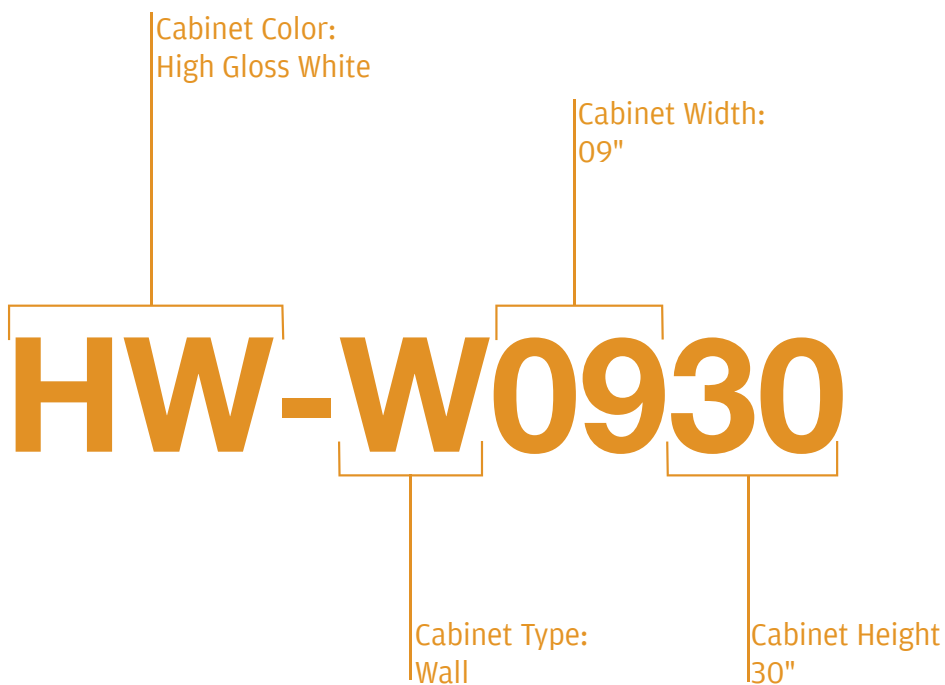

How to Order

To Order:

Specify the 2-letter door style followed by the product number for the cabinet.