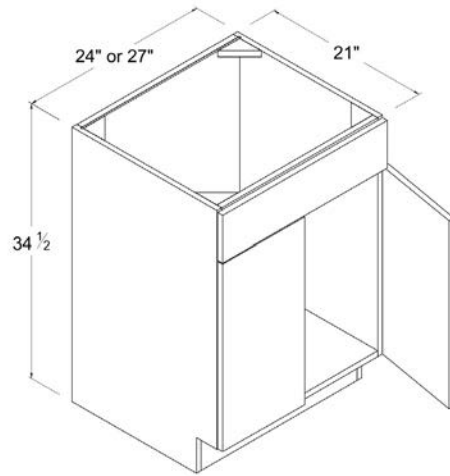

Vanity Sink Base

Item Code		W	H	D
VS24	Cabinet	24	34 1/2	21
	Door	11 7/8	23 9/16	3/4
	Drawer	23 7/8	6	3/4
VS27	Cabinet	27	34 1/2	21
	Door	13 3/8	23 9/16	3/4
	Drawer	26 7/8	6	3/4