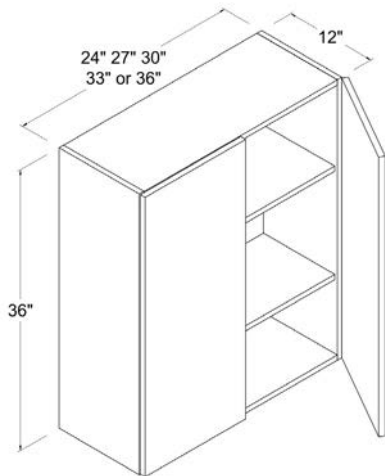

Wall Cabinet Single Door

Item Code		W	H	D
W0936	Cabinet	9	36	12
	Door	8 7/8	35 7/8	3/4
W1236	Cabinet	12	36	12
	Door	11 7/8	35 7/8	3/4
W1536	Cabinet	15	36	12
	Door	14 7/8	35 7/8	3/4
W1836	Cabinet	18	36	12
	Door	17 7/8	35 7/8	3/4
W2136	Cabinet	21	36	12
	Door	20 7/8	35 7/8	3/4

36"H

Wall Cabinet Double Doors

Item Code		W	H	D
W2436	Cabinet	24	36	12
	Door	11 7/8	35 7/8	3/4
W2736	Cabinet	27	36	12
	Door	13 3/8	35 7/8	3/4
W3036	Cabinet	30	36	12
	Door	14 7/8	35 7/8	3/4
W3336	Cabinet	33	36	12
	Door	16 3/8	35 7/8	3/4
W3636	Cabinet	36	36	12
	Door	17 7/8	35 7/8	3/4

42"H