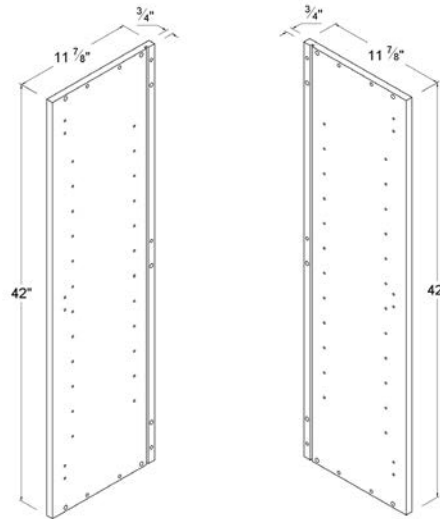

Finished Side Wall Panel 42"H

Item Code

WSP42R

WSP42L