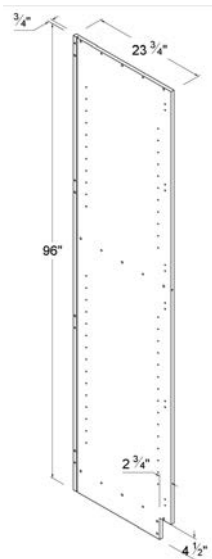

BSPL

Finished Side Vanity Panel

Item Code

VSPR

VSPL

Finished Side Tall Pantry Panel

Item Code

USPR96