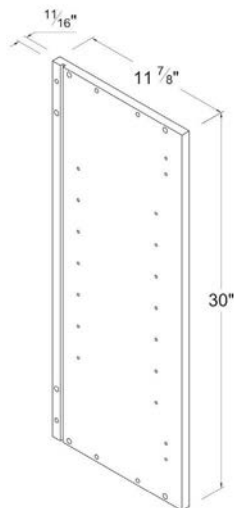

Finished Side Wall Panel 30"H

Item Code

WSP30