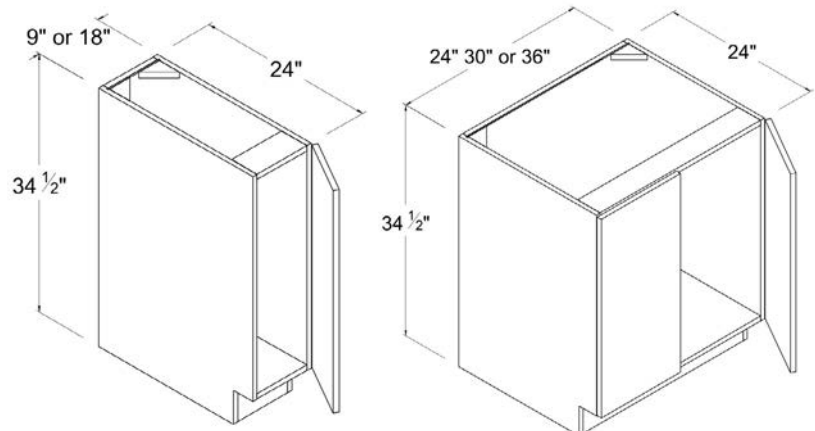

Full Height Door Base Cabinet

Item Code		W	H	D
FHB09	Cabinet	9	34 1/2	24
	Door	8 7/8	29 11/6	3/4
FHB18	Cabinet	18	34 1/2	24
	Door	17 7/8	29 11/6	3/4
FHB24	Cabinet	24	34 1/2	24
	Door	11 7/8	29 11/6	3/4
FHB30	Cabinet	30	34 1/2	24
	Door	14 7/8	29 11/6	3/4
FHB36	Cabinet	36	34 1/2	24
	Door	17 7/8	29 11/6	3/4