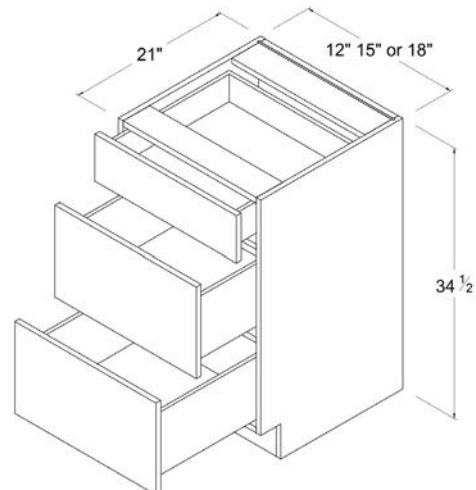

Vanity Drawer Base

Item Code		W	H	D
3VDB12	Cabinet	12	34 1/2	21
	Small Drawer	11 7/8	6	3/4
	Big Drawer	11 7/8	11 3/4	3/4
3VDB15	Cabinet	15	34 1/2	21
	Small Drawer	14 7/8	6	3/4
	Big Drawer	14 7/8	11 3/4	3/4
3VDB18	Cabinet	18	34 1/2	21
	Small Drawer	17 7/8	6	3/4
	Big Drawer	17 7/8	11 3/4	3/4