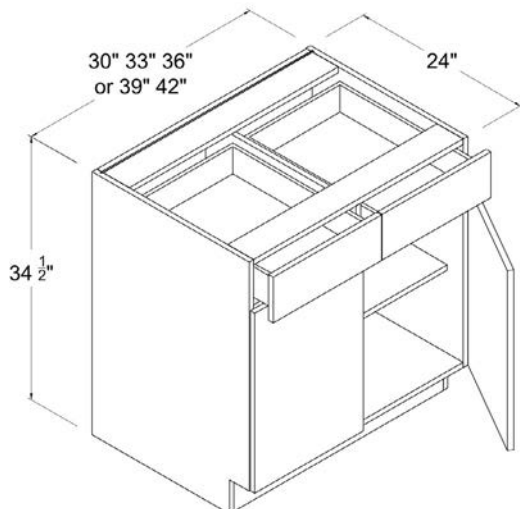

Base Cabinet Double Doors

Item Code		W	H	D
B30	Cabinet	30	34 1/2	24
	Door	14 7/8	23 9/16	3/4
	Drawer	14 7/8	6	3/4
B33	Cabinet	33	34 1/2	24
	Door	16 3/8	23 9/16	3/4
	Drawer	16 3/8	6	3/4
B36	Cabinet	36	34 1/2	24
	Door	17 7/8	23 9/16	3/4
	Drawer	17 7/8	6	3/4
B39	Cabinet	39	34 1/2	24
	Door	19 3/8	23 9/16	3/4
	Drawer	19 3/8	6	3/4
B42	Cabinet	42	34 1/2	24
	Door	20 7/8	23 9/16	3/4
	Drawer	20 7/8	6	3/4