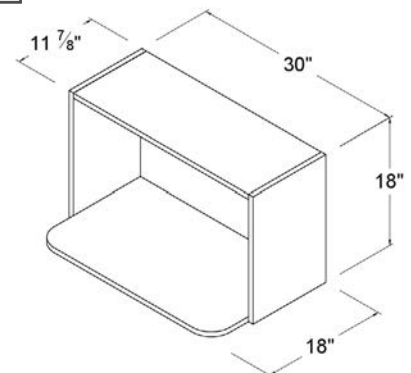

WSP36L

Finished Side Wall Panel 30"H

Item Code

WSP30

Wall Microwave Open Box

Item Code

MOS3018

Mini Base