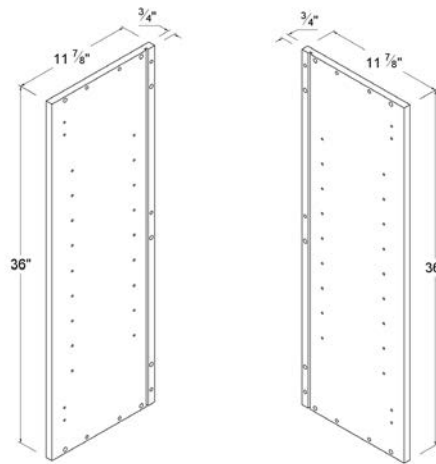

Finished Side Wall Panel 36"H

Item Code

WSP36R

WSP36L