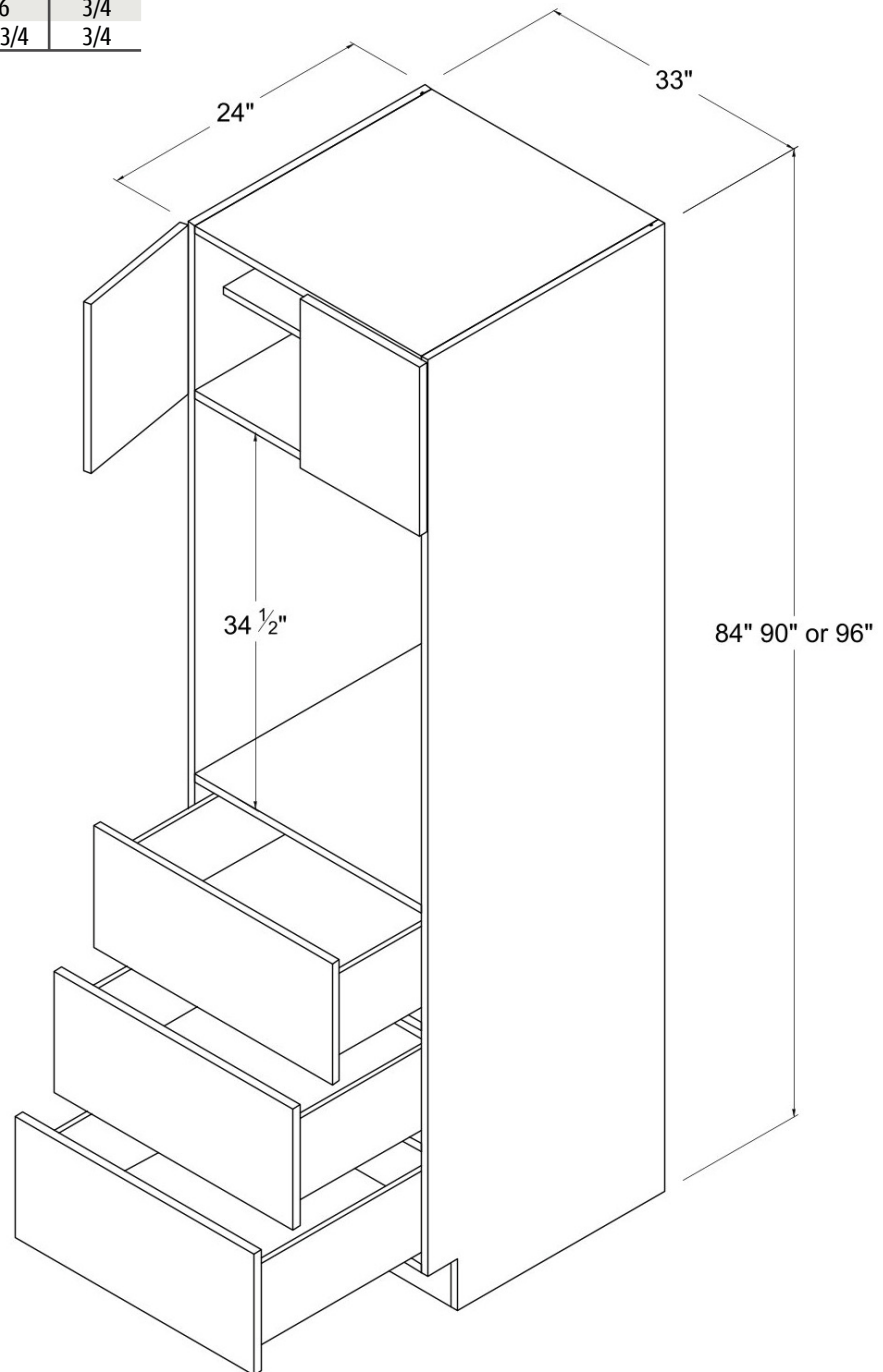

Single Oven Pantry

33"W

Item Code		W	H	D
0338424	Cabinet	33	84	24
	Door	16 3/8	14 7/8	3/4
	Small Drawer	32 7/8	6	3/4
	Big Drawer	32 7/8	11 3/4	3/4
0339024	Cabinet	33	90	24
	Door	16 3/8	20 7/8	3/4
	Small Drawer	32 7/8	6	3/4
	Big Drawer	32 7/8	11 3/4	3/4
0339624	Cabinet	33	96	24
	Door	16 7/8	26 7/8	3/4
	Small Drawer	32 7/8	6	3/4
	Big Drawer	32 7/8	11 3/4	3/4