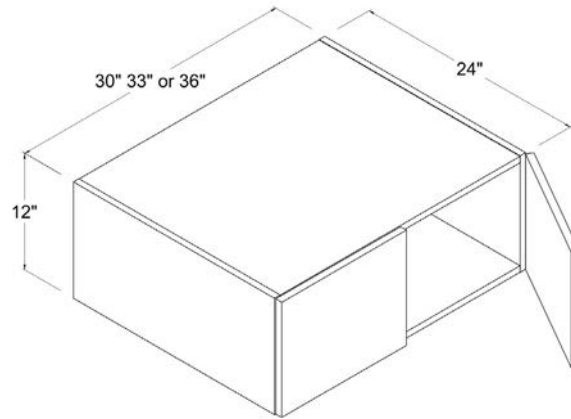

Wall Cabinets

Refrigerator Wall Cabinet

12"H

Item Code		W	H	D
W301224	Cabinet	30	12	24
	Door	14 7/8	11 7/8	3/4
W331224	Cabinet	33	12	24
	Door	16 3/8	11 7/8	3/4
W361224	Cabinet	36	12	24
	Door	17 7/8	11 7/8	3/4