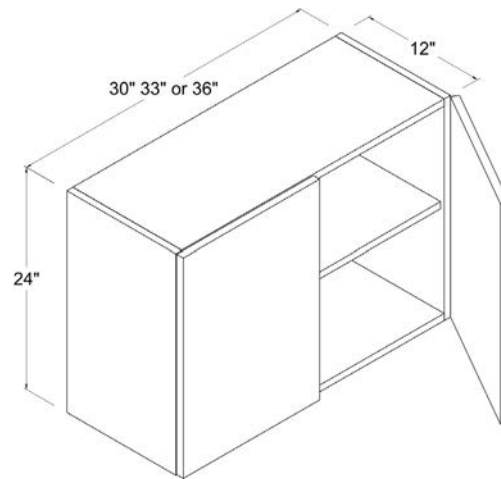

Wall Cabinet Double Doors

24"H

Item Code		W	H	D
W3024	Cabinet	30	24	12
	Door	14 7/8	23 7/8	3/4
W3324	Cabinet	33	24	12
	Door	16 3/8	23 7/8	3/4
W3624	Cabinet	36	24	12
	Door	17 7/8	23 7/8	3/4