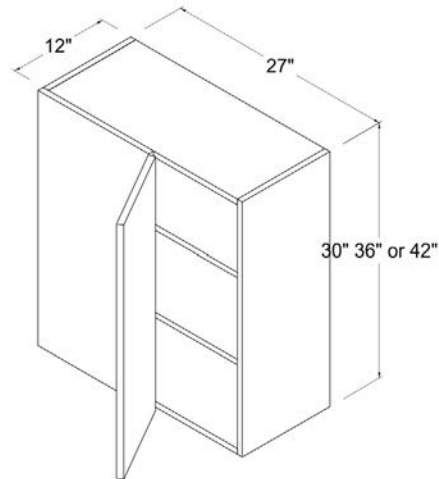

Wall Cabinet Blind Corner Cabinet

27"W

Item Code		W	H	D
WBC2730	Cabinet	27	30	12
	Door	11 7/8	29 7/8	3/4
	Front Panel	15	29 7/8	3/4
WBC2736	Cabinet	27	36	12
	Door	11 7/8	35 7/8	3/4
	Front Panel	15	35 7/8	3/4
WBC2742	Cabinet	27	42	12
	Door	11 7/8	41 7/8	3/4
	Front Panel	15	35 7/8	3/4