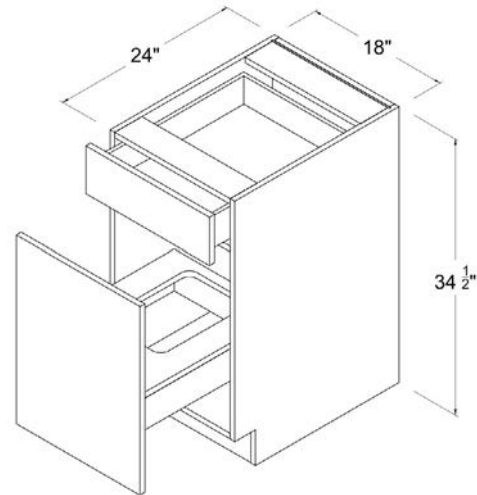

Base Waste Basket Cabinet

Item Code		W	H	D
BWB18	Cabinet	18	34 1/2	24
	Top Drawer	17 7/8	6	3/4
	Bottom Drawer	17 7/8	23 9/16	3/4