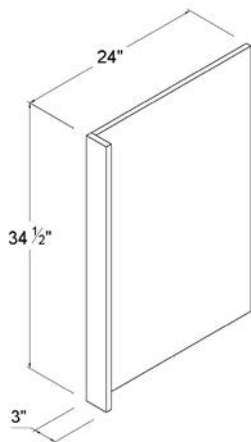

Dishwasher Panel

Item Code

DWR3