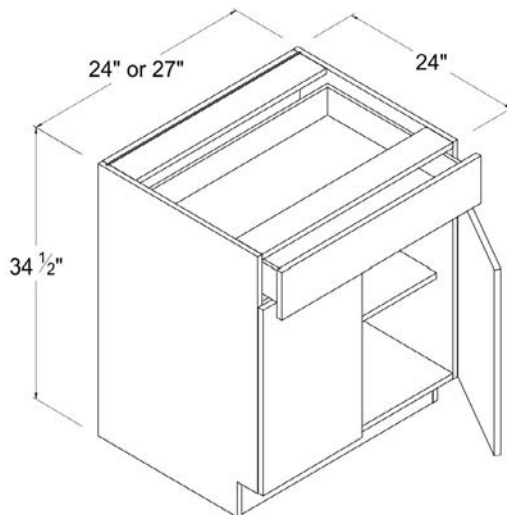

Base Cabinet Double Doors

Item Code		W	H	D
B24	Cabinet	24	34 1/2	24
	Door	11 7/8	23 9/16	3/4
	Drawer	23 7/8	6	3/4
B27	Cabinet	27	34 1/2	24
	Door	13 3/8	23 9/16	3/4
	Drawer	26 7/8	6	3/4