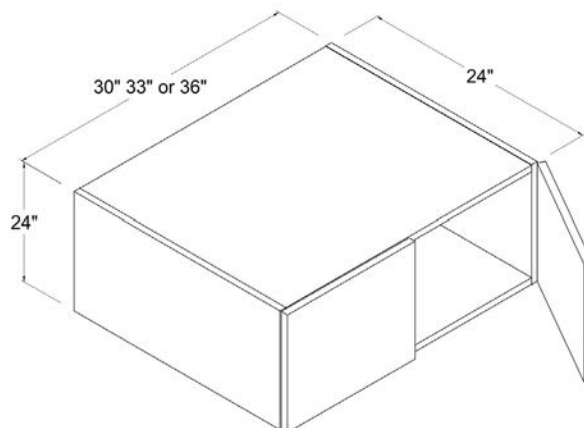

Refrigerator Wall Cabinet

24"H

Item Code		W	H	D
W302424	Cabinet	30	24	24
	Door	14 7/8	23 7/8	3/4
W332424	Cabinet	33	24	24
	Door	16 3/8	23 7/8	3/4
W362424	Cabinet	36	24	24
	Door	17 7/8	23 7/8	3/4