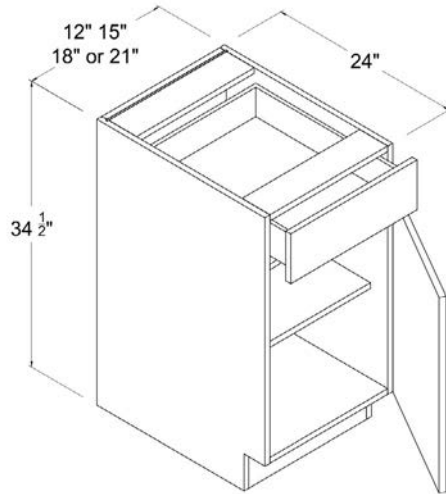

Farmhouse Sink Base

Item Code		W	H	D
FSB36	Cabinet	36	34 1/2	24
	Door	17 7/8	16 3/16	3/4
Opening Dimensions: 32 2/8 x 7 7/8				

Base Cabinet Single Door

Item Code		W	H	D
B12	Cabinet	12	34 1/2	24
	Door	11 7/8	23 9/16	3/4
	Drawer	11 7/8	6	3/4
B15	Cabinet	15	34 1/2	24
	Door	14 7/8	23 9/16	3/4
	Drawer	14 7/8	6	3/4
B18	Cabinet	18	34 1/2	24
	Door	17 7/8	23 9/16	3/4
	Drawer	17 7/8	6	3/4
B21	Cabinet	21	34 1/2	24
	Door	20 7/8	23 9/16	3/4
	Drawer	20 7/8	6	3/4