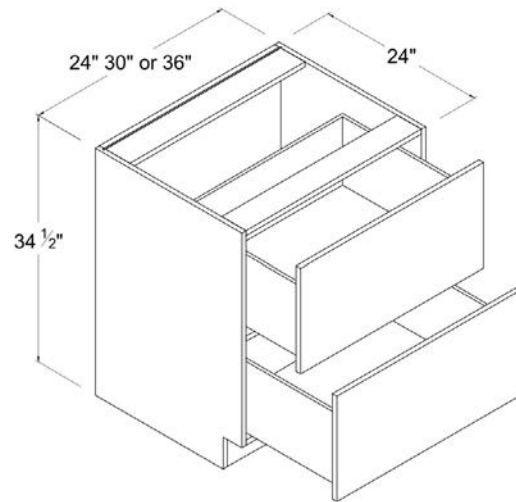

Two Drawer Base

Item Code		W	H	D
2DB24	Cabinet	24	34 1/2	24
	Top Drawer	23 7/8	14 13/16	3/4
	Bottom Drawer	23 7/8	14 13/16	3/4
2DB30	Cabinet	30	34 1/2	24
	Top Drawer	29 7/8	14 13/16	3/4
	Bottom Drawer	29 7/8	14 13/16	3/4
2DB36	Cabinet	36	34 1/2	24
	Top Drawer	35 7/8	14 13/16	3/4
	Bottom Drawer	35 7/8	14 13/16	3/4