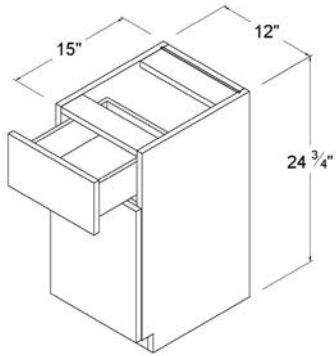

Mini Base

Item Code

Mini Base