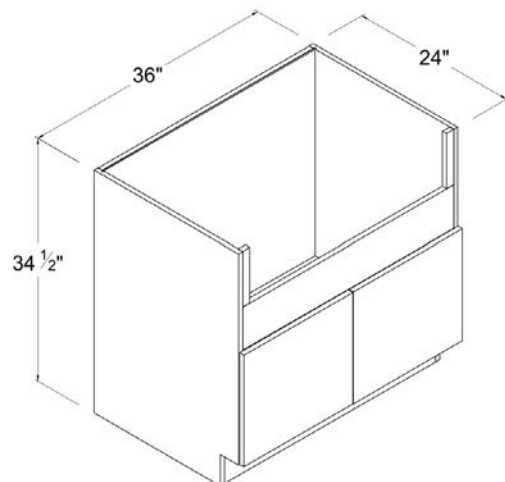

Farmhouse Sink Base

Item Code		W	H	D
FSB36	Cabinet	36	34 1/2	24
	Door	17 7/8	16 3/16	3/4
Opening Dimensions: 32 2/8 x 7 7/8				

Base Cabinet Single Door

Item Code		W	H	D
B12	Cabinet	12	34 1/2	24
	Door	11 7/8	23 9/16	3/4
	Drawer	11 7/8	6	3/4
B15	Cabinet	15	34 1/2	24
	Door	14 7/8	23 9/16	3/4
	Drawer	14 7/8	6	3/4
B18	Cabinet	18	34 1/2	24
	Door	17 7/8	23 9/16	3/4
	Drawer	17 7/8	6	3/4
B21	Cabinet	21	34 1/2	24
	Door	20 7/8	23 9/16	3/4
	Drawer	20 7/8	6	3/4