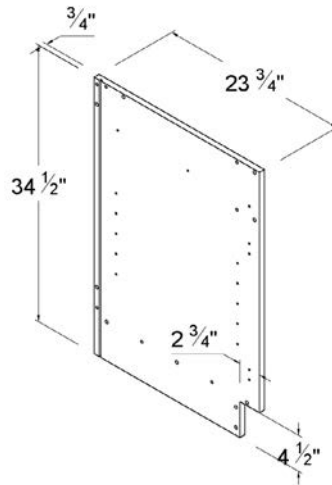

Wall Decorative End Panel

Item Code

WDEP30

WDEP36

WDEP42

Finished Side Base Panel

Item Code

BSPR