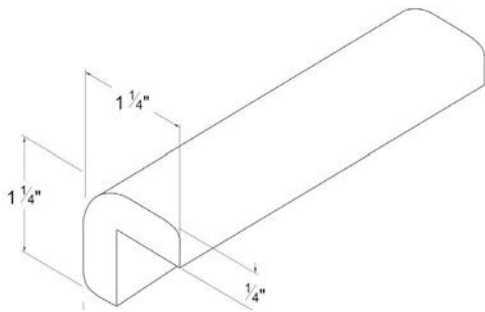

Outside Corner Molding

Item Code	L
OCM8	96