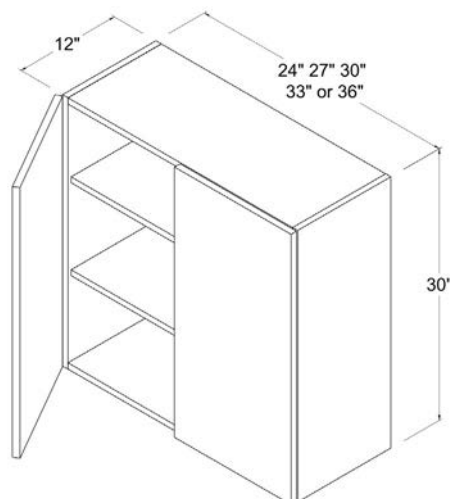

Wall Cabinet Double Doors

30"H

Item Code		W	H	D
W2436	Cabinet	24	30	12
	Door	11 7/8	29 7/8	3/4
W2736	Cabinet	27	30	12
	Door	13 3/8	29 7/8	3/4
W3036	Cabinet	30	30	12
	Door	14 7/8	29 7/8	3/4
W3336	Cabinet	33	30	12
	Door	16 3/8	29 7/8	3/4
W3636	Cabinet	36	30	12
	Door	17 7/8	29 7/8	3/4