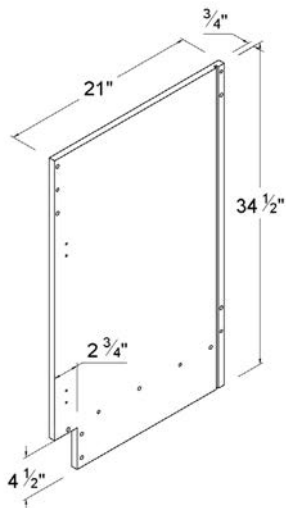

Item Code

VSPR

VSPL

Finished Side Tall Pantry Panel