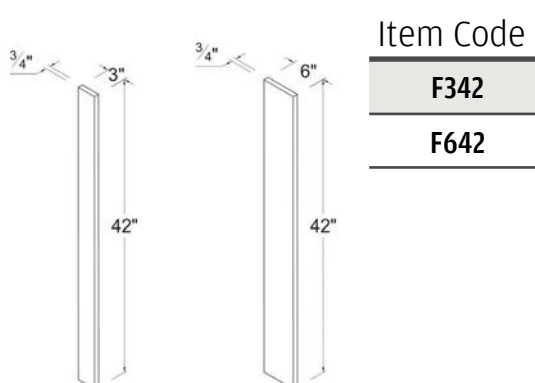

Outside Corner Molding